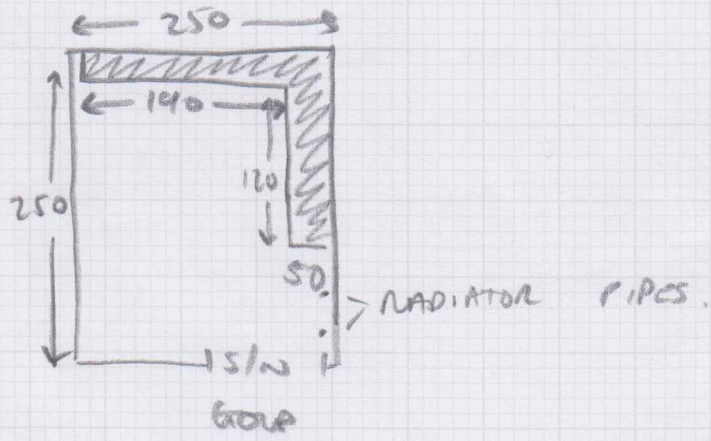

LAY 1X SHEET OF MBOARD, RE-USE ALL EXISTING
1X WHITE GOODS TO MOVE
CURRENTLY VINYL WITH MBOARD UNDEATH

Name: _____
Address: _____
Tel: _____
Sheet: _____ of: _____

- NEW KITCHEN BEING INSTALLED TO A SIMILAR SIZE AS CURRENT KITCHEN
- KICK BOARD POTENTIAL TO BE ADJUSTED
- WHITE SILICONE SEAL.

2. ... (faint handwritten notes)