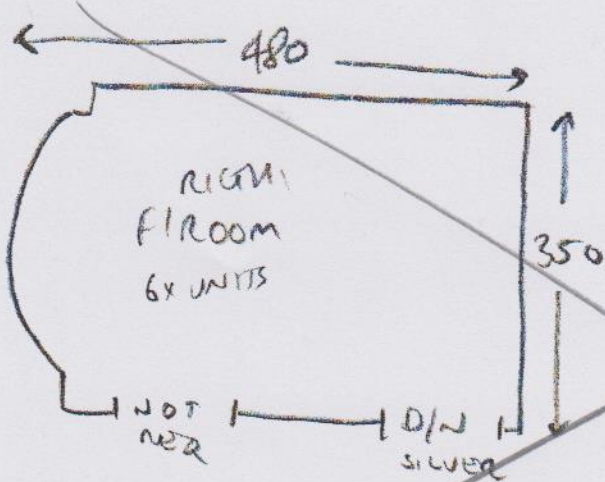

JOB - 529462
 VIV AUSTAD -
 OPTION (2)
 ONLY

~~OPTION 1~~

BUNK BED IN FLOOR!

- 3.60 x 5m

- 3.70 x 5m

~~OPTION 2~~

FIT THE BED

Billy 1518

- 2.40 x 5m

PLAN LAY OUT

FIT COIR MAT HERE

BLACK COIR MAT ONLY *

SQ EDGE REQ.

OFFICE + ONE MAT IN