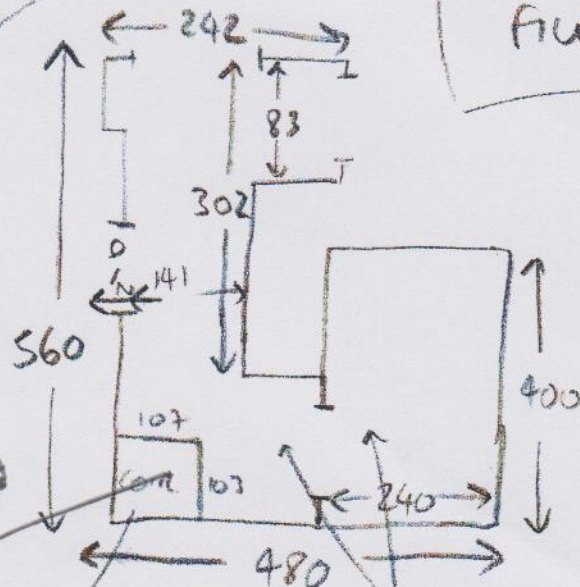

JOB - 529462
 VIV AUSTAD -
 OPTION (2)
 ONLY

~~OPTION 1~~

BUNK BED IN FLOOR!

- 3.60 x 5m

- 3.70 x 5m

~~OPTION 2~~

FIT THE BED

Billy 1518

- 2.40 x 5m

PLAN LAY OUT

FIT COIR MAT HERE

BLACK COIR MAT ONLY *

SQ EDGE REQ.

OFFICE + ONE MAT IN