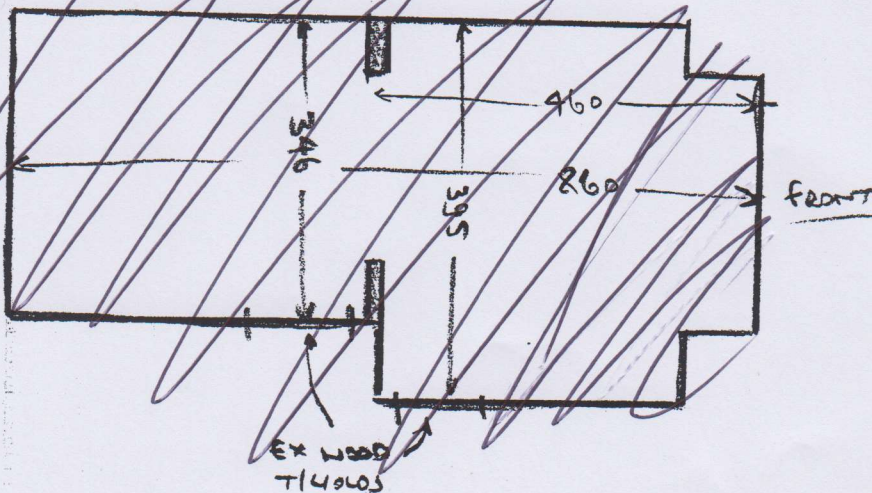

17 HOWGATE ROAD
SW14 - 8NQ

LOFT

BUOOL

1st floor

LOFT STAIRS

TL 195 83
3 e 45 83
1/2 150 160
10 45 80

GROUND

main STAIRS

72 e 45 80
81 e 53 100