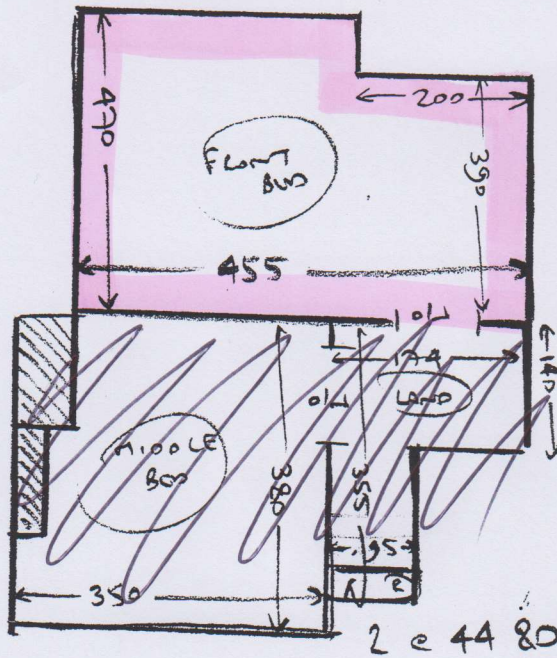

17 HOWGATE ROAD
SW14 - 8NQ

LOFT

BUOOL

1st floor

LOFT STAIRS

TL 195 83
3 e 45 83
1/2 150 160
10 45 80

GROUND

main STAIRS

72 e 45 80
81 e 53 100