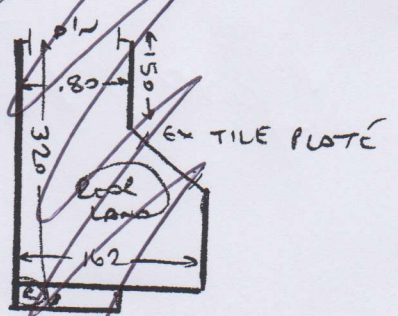

17 HOWGATE ROAD
SW14 - 8NQ

LOFT

BUOOL

1st floor

LOFT STAIRS

TL 195 83
3 e 45 83
1/2 150 160
10 45 80

GROUND

main STAIRS

72 e 45 80
81 e 53 100