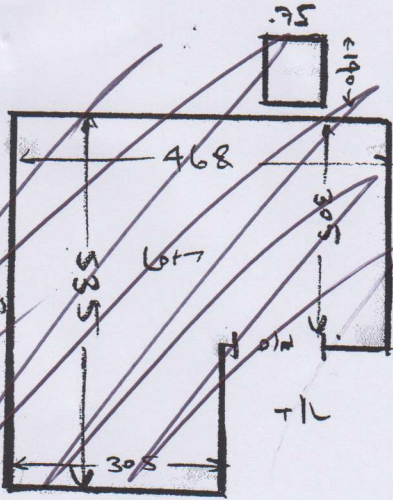

17 HOWGATE ROAD
SW14 - 8NQ

LOFT

BUOOL

1st floor

LOFT STAIRS

TL 195 83
3 e 45 83
1/2 150 160
10 45 80

GROUND

main STAIRS

72 e 45 80
81 e 53 100