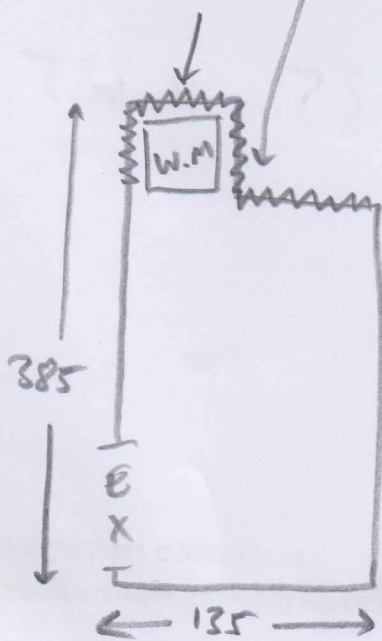

FIT VINYL ALL THE WAY AROUND
PERIMETER SEAL ALL THE WAY
AROUND WASHING MACHINE

EXISTING H/BOARD
PERIMETER SEAL
EDGES

1.50 x 4m