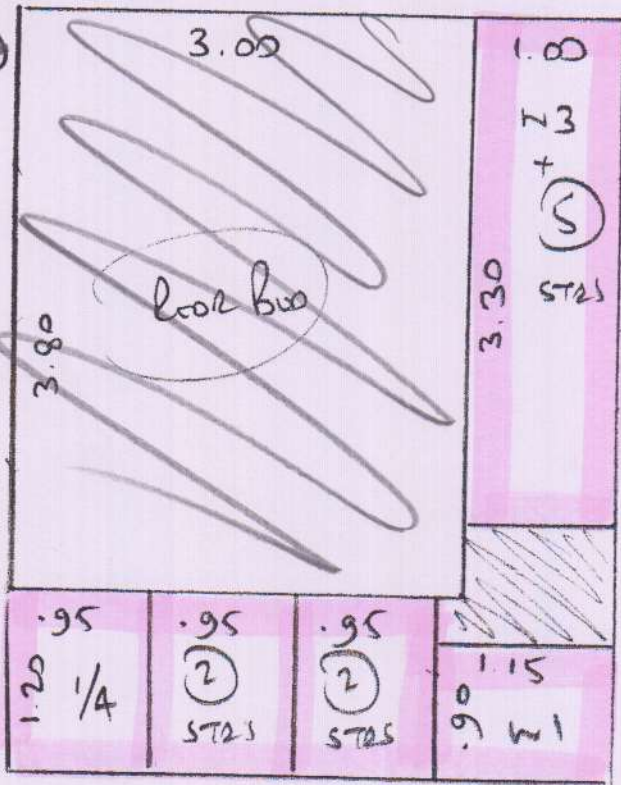

110

S29534  
PARAVIC

BOX BED 2.20x4m

Room 1 5.90x4m

Room 2 5.00x4m

13.10x4m

52.4m<sup>2</sup>

SPLIT DEL 5.90

SPLIT DEL 5.00

PHASE 2

S/LOND.

112

ALL BEDS

- WOOD FLOORS
- W/O CPT
- EX SIE
- EX WOOD + INS
- NOTE: STAIRS WERE VERY CREEPY @ TIME OF MEASURE

PASOVIC

✓ 4e	41	86
✓ 1/4	110	85
✓ W1	63	100
✓ W2	70	120
✓ W3	67	85
✓ 5e	42	85
✓ b/w	44	105

PHASE 2  
SLAND