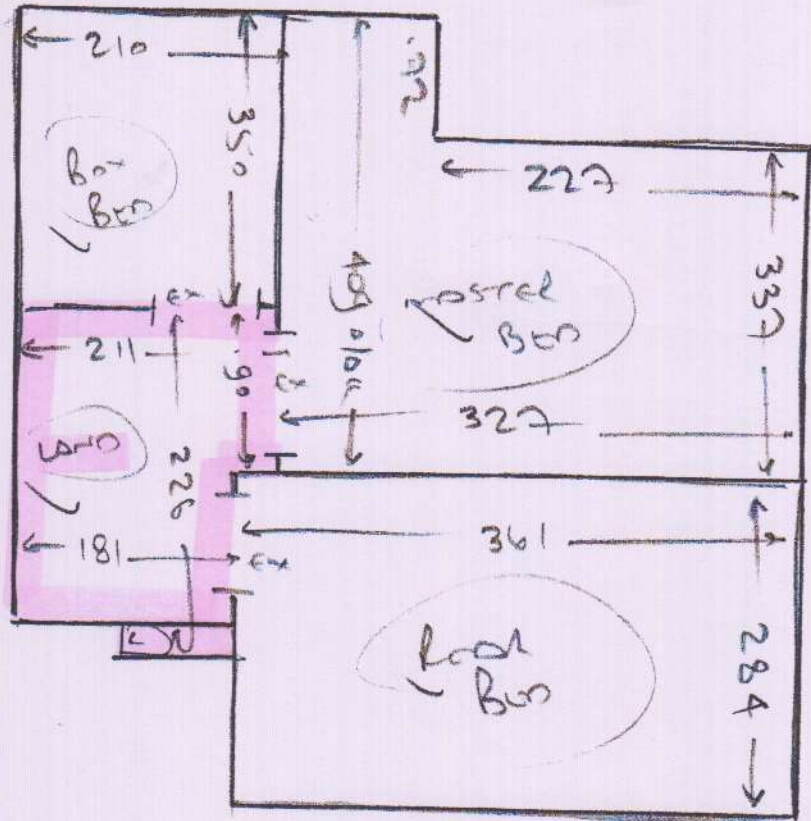

110

S29534  
PARAVIC

BOX BED 2.20x4m

Room 1 5.90x4m

Room 2 5.00x4m

13.10x4m

52.4m<sup>2</sup>

SPLIT DEL 5.90

SPLIT DEL 5.00

PHASE 2

S/LOND.

112

ALL BEDS

- WOOD FLOORS
- W/O CPT
- EX SIE
- EX WOOD + INS
- NOTE: STAIRS WERE VERY CREEPY @ TIME OF MEASURE

PASOVIC

✓ 4e	41	86
✓ 1/4	110	85
✓ W1	63	100
✓ W2	70	120
✓ W3	67	85
✓ 5e	42	85
✓ b/w	44	105

PHASE 2  
SLAND