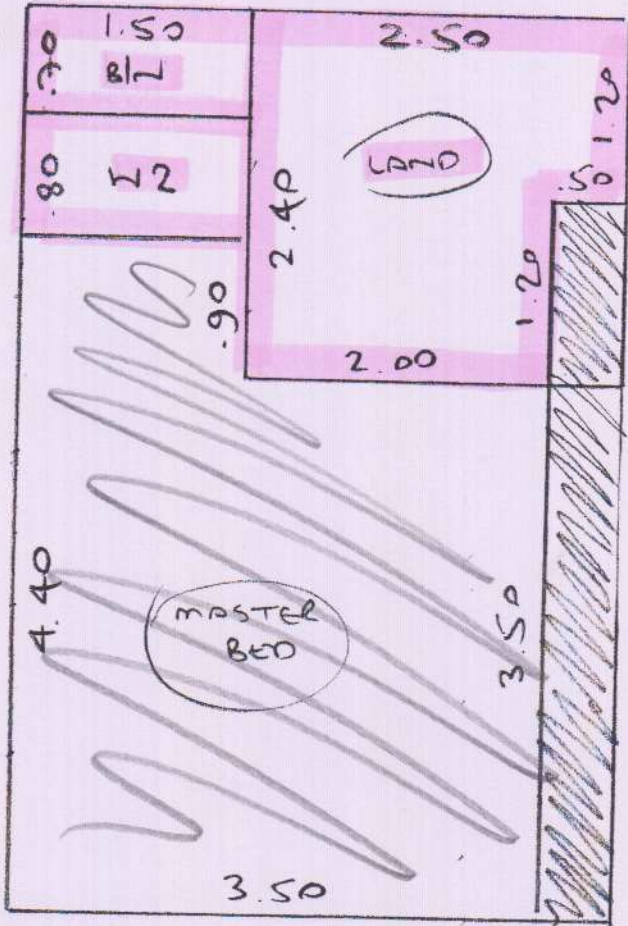

110

S29534  
PARAVIC

BOX BED 2.20x4m

Room 1 5.90x4m

Room 2 5.00x4m

13.10x4m

52.4m<sup>2</sup>

SPLIT DEL 5.90

SPLIT DEL 5.00

PHASE 2

S/LOND.

112

ALL BEDS

- WOOD FLOORS
- W/O CPT
- EX SIE
- EX WOOD + INS
- NOTE: STAIRS WERE VERY CREEPY @ TIME OF MEASURE

PASOVIC

✓ 4e	41	86
✓ 1/4	110	85
✓ W1	63	100
✓ W2	70	120
✓ W3	67	85
✓ 5e	42	85
✓ b/w	44	105