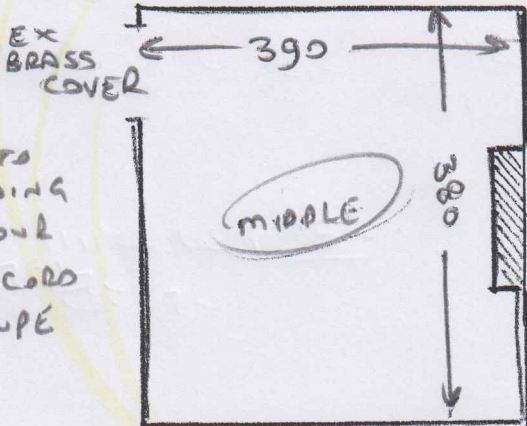

5 29540

HOUGH.

LA, OUT
ONLY

Holly's bed

- metal
- u/d sisal
- mlf (2 units)
- ex s/e

CPT ISSUES
3-90 x 4-00
Pump Loop -
GL (24)

Holly's bed

- wood floor
- u/d sisal
- mlf (2 units)
- ex s/e

Aug
1st
Call
Tues
2019

CPT TO
LANDING
IS OVER
FINE CORD
TOUPE