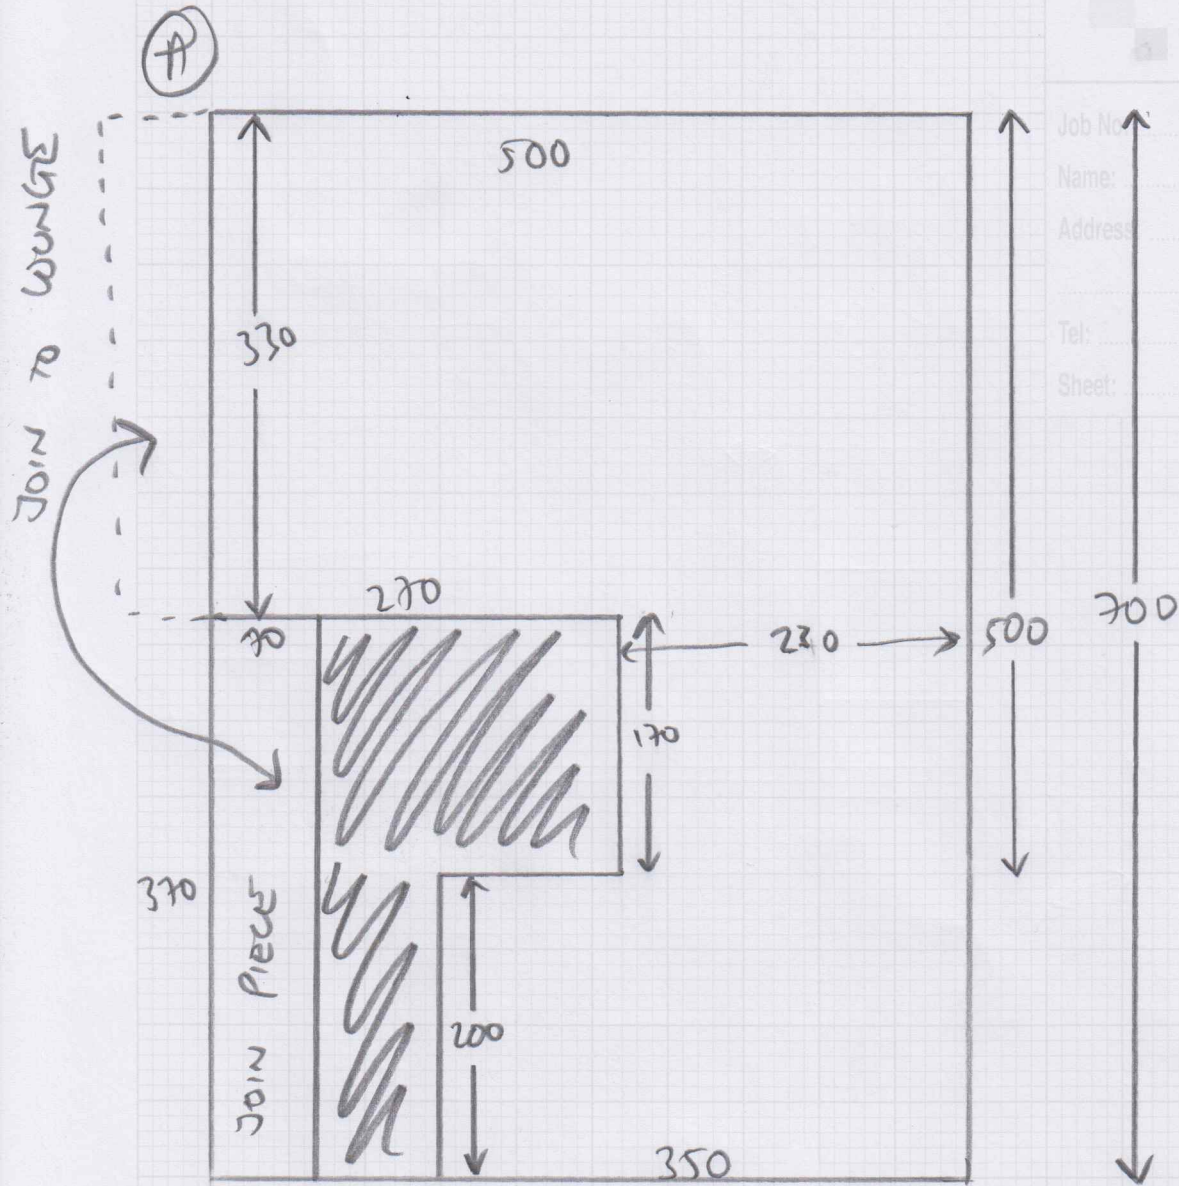

mrcarpet
 Job No: (S) 29586
 Name: TERRY
 Address: JEFFERSON
 Tel: (09) 9110
 Sheet: 1 OF 2

MART
 VIVI
 (TENANT)
 07850
 966702

CUT (A) = 7m x 5m

BED = 2.05m x 5m

CAN BE CUT DOWN
 TO 3.70m WIDE

NOTE

BE CAREFUL WHEN
 MOVING SHOE CASE
 IT ONLY HAS (2) LEGS

Job No: _____
 Name: _____
 Address: _____
 Tel: _____
 Sheet: _____ of: _____

CUT (A) = 7m x 5m

BED = 2.05m x 5m

CAN BE CUT DOWN
 TO 3.70m WIDE