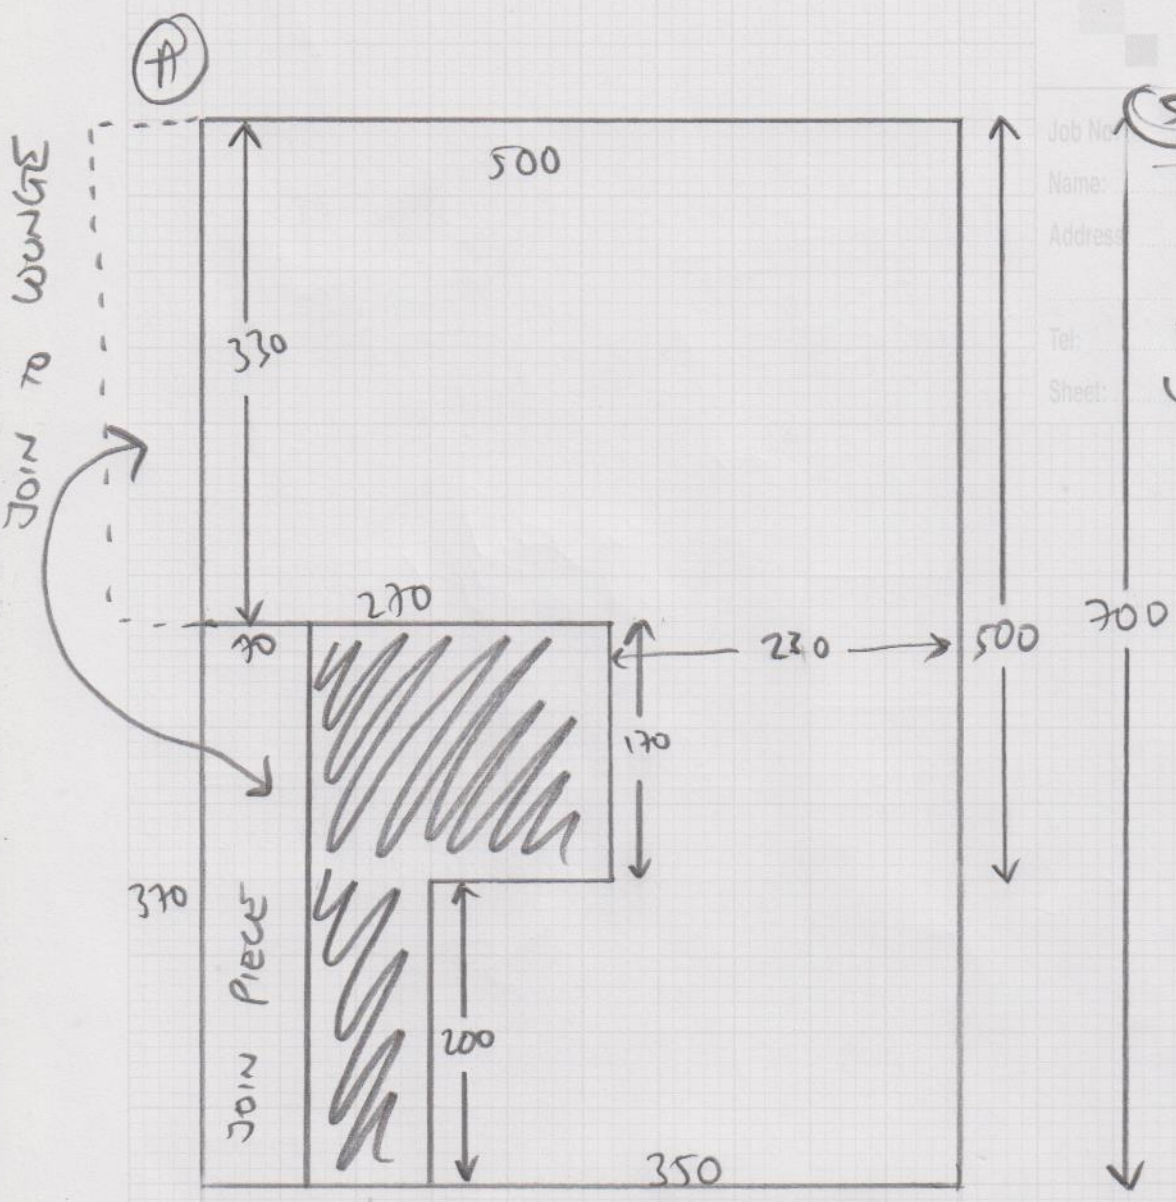

mrcarpet
 Job No: (S) 29586
 Name: TERRY
 Address: JEFFERSON
 Tel: (09) 9110
 Sheet: 1 OF 2

MART
 VIVI
 (TENANT)
 07850
 966702

CUT (A) = 7m x 5m

BED = 2.05m x 5m

CAN BE CUT DOWN
 TO 3.70m WIDE

NOTE

BE CAREFUL WHEN
 MOVING SHOE CASE
 IT ONLY HAS (2) LEGS

Job No: _____
 Name: _____
 Address: _____
 Tel: _____
 Sheet: _____ of: _____

CUT (A) = 7m x 5m

BED = 2.05m x 5m

CAN BE CUT DOWN
 TO 3.70m WIDE