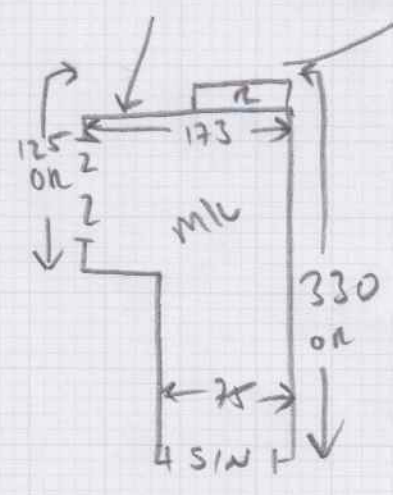

- SILVER DAND
- NEW ULTIM - SUPP GRUPP
- NEW P/PAPER
- UPWFT NEER

FOLDS ON STAIRS NEER

2x STAIRS = 45x80

11x STAIRS = 44x80
BIN = 48x102

TO GRAND FLOOR

Job No: _____
 Name: _____
 Address: _____
 Tel: _____
 Sheet _____ of _____

cut
 4.90 x 4m

CUTS

- ① - 4.90 x 4m - HAVANA 09
- FIBER - 4.25 x 4m - COLORADO 2205