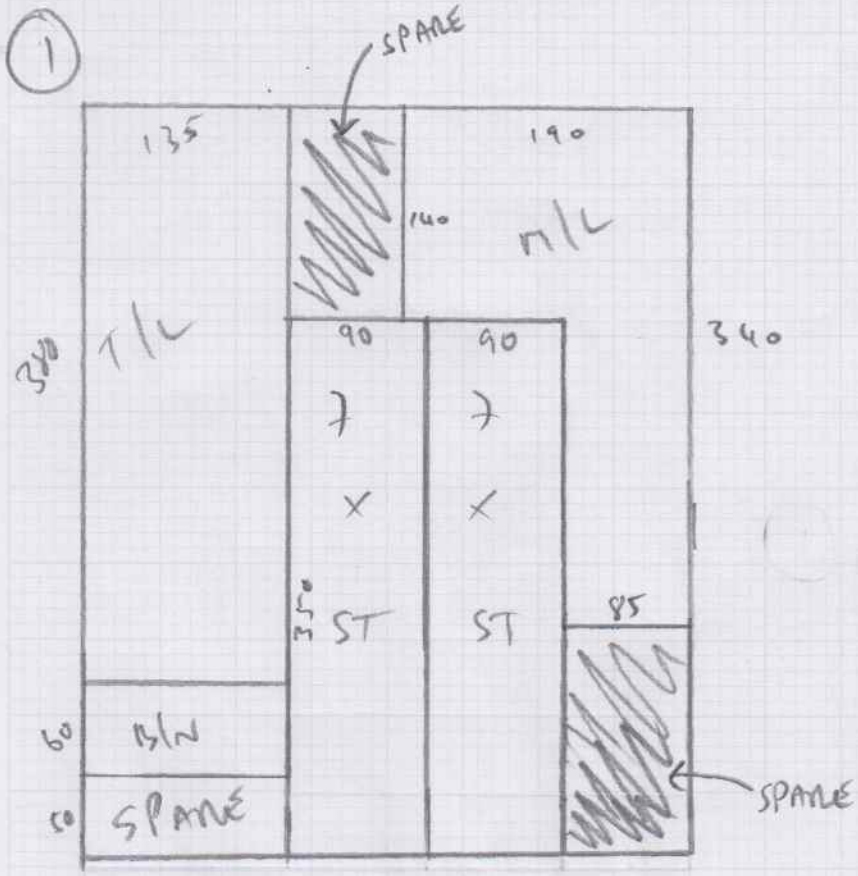

- SILVER DAND
- NEW ULTIM - SUPP GRUPP
- NEW P/PAPER
- UPWFT NEER

FOLDS ON STAIRS NEER

2x STAIRS = 45x80

11x STAIRS = 44x80
BIN = 48x102

TO GRAND FLOOR

Job No: _____
 Name: _____
 Address: _____
 Tel: _____
 Sheet _____ of _____

cut
 4.90 x 4m

CUTS

- ① - 4.90 x 4m - HAVANA 09
- FIBER - 4.25 x 4m - COLORADO 2205