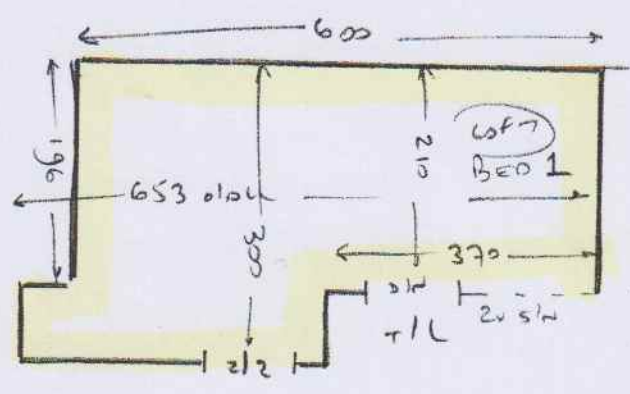

27/11/17 AVAN

DINKIDOLE

LOFT

- wood floor
- no uld
- needs slc
- no mlf

- ~~LOFT STAIRS~~
- ~~WOOD FLOOR~~
- ~~NEEDS SLC~~
- ~~NO ULD~~

- FIT OVER LAMINATE
- M/F UNIT
- NEEDS SLC

1st floor

LOFT STAIRS

✓ T/K	130	82
✓ W1	70	94
✓ W2	73	120
✓ W3	77	85
✓ W4	71	100
✓ W5	80	120
✓ W6	73	84
✓ W7	45	84

- wood floor
- uld CRT
- ex slc
- mlf 3 UNITS

MAIN STAIRS

✓ T/E	42	84
✓ T/A	110	90
✓ W3	72	100
✓ W8	80	120
✓ W9	80	85
✓ B/E	45	85

- fit over LAMINATE
- CUSTOMER TO CHECK ALL FURNITURE
- NEEDS SLC

- ~~MAIN STAIRS~~
- ~~WOOD FLOOR~~
- ~~ULD CRT~~
- ~~EX SLC~~

27/11/17 AUNAN

S29647  
DINTIDOLÉ

- Plan 1 6.65 x 4m
- ~~Plan 2 5.60 x 4m~~
- ~~Master Bed 2.50 x 4m~~
- Bed 2 3.40 x 4m
- Bed 3 2.05 x 4m