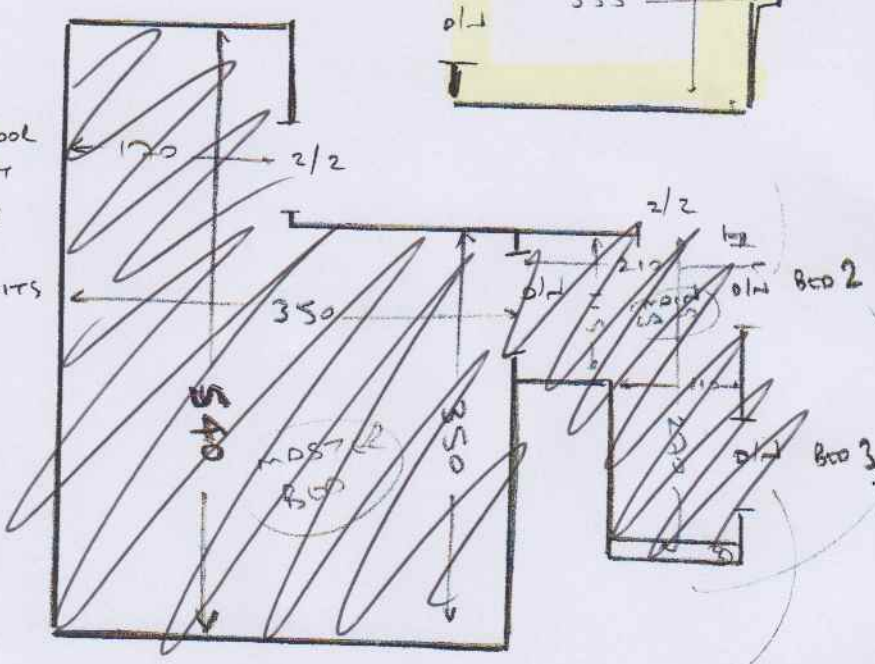

27/11/17 AVAN

DINKIDOLE

LOFT

- wood floor
- no uld
- needs slc
- no mlf

- ~~LOFT STAIRS~~
- ~~WOOD FLOOR~~
- ~~NEEDS SLC~~
- ~~NO ULD~~

- FIT OVER LAMINATE
- M/F UNIT
- NEEDS SLC

1st floor

LOFT STAIRS

✓ T/K	130	82
✓ W1	70	94
✓ W2	73	120
✓ W3	77	85
✓ W4	71	100
✓ W5	80	120
✓ W6	73	84
✓ W7	45	84

- wood floor
- uld CRT
- ex slc
- mlf 3 UNITS

MAIN STAIRS

✓ T/E	42	84
✓ T/A	110	90
✓ W3	72	100
✓ W8	80	120
✓ W9	80	85
✓ B/E	45	85

- fit over LAMINATE
- CUSTOMER TO CHECK ALL FURNITURE
- NEEDS SLC

- ~~MAIN STAIRS~~
- ~~WOOD FLOOR~~
- ~~ULD CRT~~
- ~~EX SLC~~

27/11/17 AUNAN

S29647  
DINTIDOLÉ

- Plan 1 6.65 x 4m
- ~~Plan 2 5.60 x 4m~~
- ~~Master Bed 2.50 x 4m~~
- Bed 2 3.40 x 4m
- Bed 3 2.05 x 4m