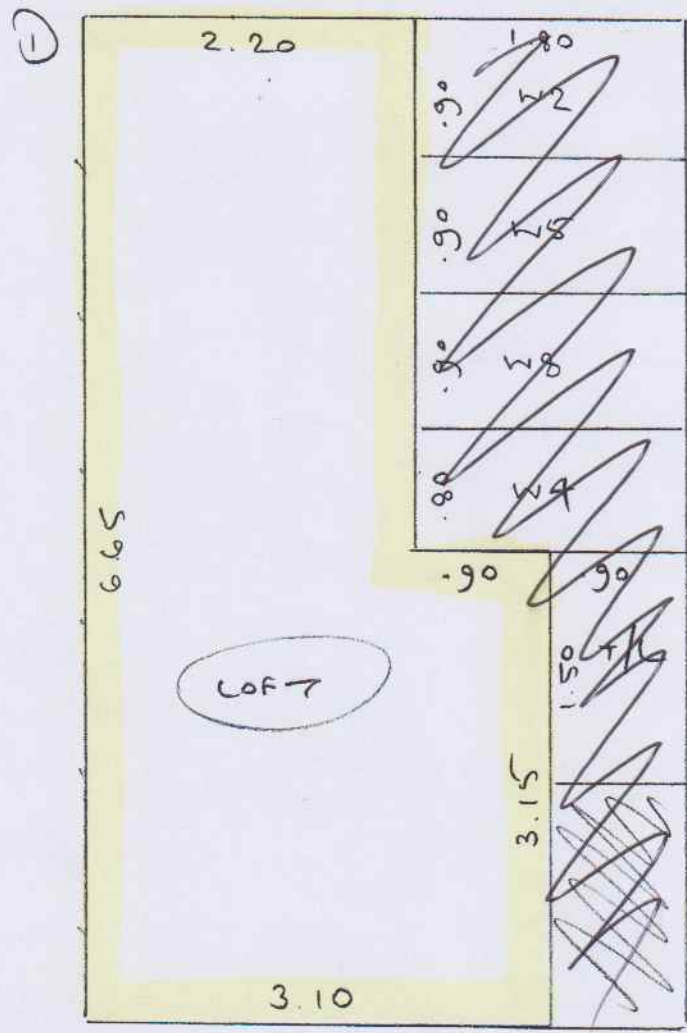

27/11/17 AVAN

DINKIDOLE

LOFT

- wood floor
- no uld
- needs slc
- no mlf

- ~~LOFT STAIRS~~
- ~~WOOD FLOOR~~
- ~~NEEDS SLC~~
- ~~NO ULD~~

- FIT OVER LAMINATE
- M/F UNIT
- NEEDS SLC

1st floor

LOFT STAIRS

✓ T/K	130	82
✓ W1	70	94
✓ W2	73	120
✓ W3	77	85
✓ W4	71	100
✓ W5	80	120
✓ W6	73	84
✓ W7	45	84

- wood floor
- uld CRT
- ex slc
- mlf 3 UNITS

MAIN STAIRS

✓ T/E	42	84
✓ T/A	110	90
✓ W3	72	100
✓ W8	80	120
✓ W9	80	85
✓ B/E	45	85

- fit over LAMINATE
- CUSTOMER TO CHECK ALL FURNITURE
- NEEDS SLC

- ~~MAIN STAIRS~~
- ~~WOOD FLOOR~~
- ~~ULD CRT~~
- ~~EX SLC~~

27/11/17 AUNAN

S29647  
DINTIDOLÉ

- Plan 1 6.65 x 4m
- ~~Plan 2 5.60 x 4m~~
- ~~Master Bed 2.50 x 4m~~
- Bed 2 3.40 x 4m
- Bed 3 2.05 x 4m