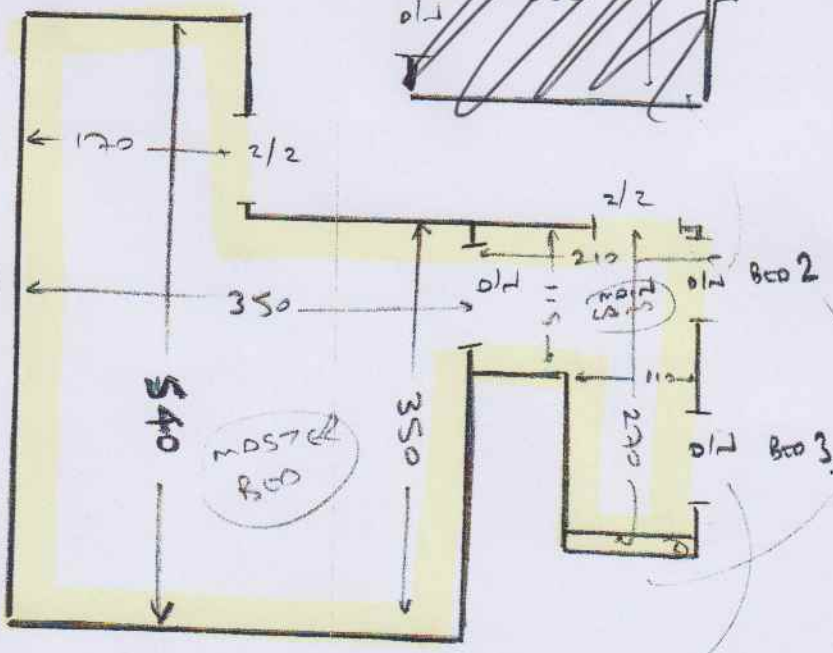

08/12/17 AMAN

DINWIDDIE

loft
 - wood floor
 - no ult
 - needs slc
 - no mlf

LOFT STAIRS
 - wood floor
 - needs slc
 - no ult

LOFT STAIRS

✓ t/l	130	82
✓ w1	70	94
✓ w2	73	120
✓ w3	77	85
✓ w4	71	100
✓ w5	80	120
✓ w6	73	84
✓ w7	45	84

- fit over LAMINATE
 - mlf unit
 - needs slc

1st floor

- wood floor
 - ult cpt
 - ex slc
 - mlf 3 UNITS

MAIN STAIRS

✓ 1e	42	84
✓ 1/A	110	90
✓ w7	72	100
✓ w8	80	120
✓ w9	80	85
✓ 8e	43	85

- fit over LAMINATE
 - customer to provide
 all furniture
 - needs slc

MAIN STAIRS
 - wood floor
 - ult cpt
 - ex slc

08/12/17 ALAN

S29647
D IN MIDDLE

- Plan 1 6.65 x 4.0
- Plan 2 5.60 x 4.0
- HOSTEL BED 5.50 x 4.0
- ~~Bed 2 3.40 x 4.0~~
- ~~Bed 3 2.05 x 4.0~~