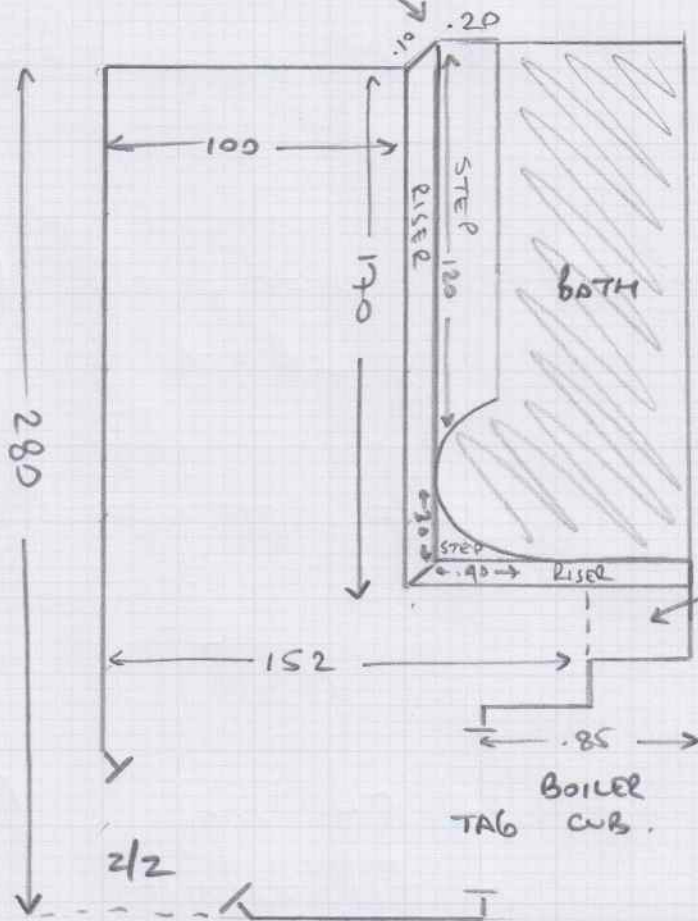

FIT BLACK PVC NOSINGS AT FRONT OF STEP

CS 29670

Job No

Name

McNEILLY

Address

KEY 24/11

Tel:

Sheet

1 of 1

COUNT KEYS FROM FLAT IS

NO FLOORING HERE AT PRESENT DUE TO EXPOSED PIPES

- WOOD FLOOR

- MARMALUM DOWN AT PRESENT

- TEMPORARY JOB AS BATHROOM WILL BE REPLACE NEXT YEAR

- ✓ DISPOSE
- ✓ FIT PLY WOOD
- ✓ FIT VINYL
- ✓ PVC NOSING TO STEP.

Plan 1) 3.00 x 2m