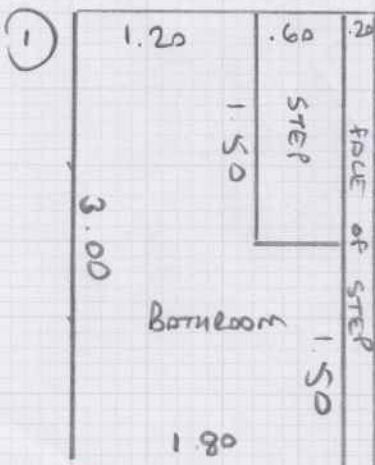

FIT BLACK PVC NOSINGS AT FRONT OF STEP

CS 29670

Job No

Name

McNEILLY

Address

KEY 24/11

Tel:

Sheet

1 of 1

COUNT KEYS FROM FLAT IS

NO FLOORING HERE AT PRESENT DUE TO EXPOSED PIPES

- WOOD FLOOR

- MARMALUM DOWN AT PRESENT

- TEMPORARY JOB AS BATHROOM WILL BE REPLACE NEXT YEAR

- ✓ DISPOSE
- ✓ FIT PLY WOOD
- ✓ FIT VINYL
- ✓ PVC NOSING TO STEP.

Plan 1) 3.00 x 2m