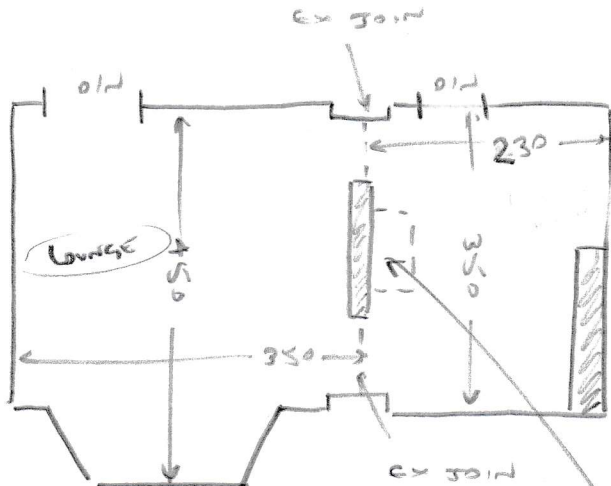

S29672
ROBINSON

- WOOD FLOOR
- OLD CRT
- EX S/C
- M/F 4 UNITS

CUSTOMER TO CLEAR CASE AS AGREED WITH CUSTOMER. IT CONTAINS ROCKS FROM THE CUSTOMER'S GEOLOGY COLLECTION SO DO NOT ATTEMPT TO MOVE.

LOUNGE 4.60 x 4m

DINING ROOM 3.60 x 4m

32.8m²