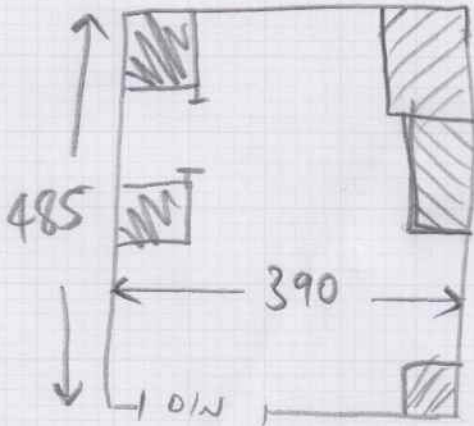

LAYERS
ONLY
NET MEASUREMENTS

(S 29678
STEPPING

MON 4/12
FIRST CALL

SILVER DINAP
NEW WAY, EXIST
GRIPPER - SUPPLEMENT
2X FURN
UPUT NEG

4.95 x 4m

PLEASE
NOTE

WIRE TO
CHASE

(F11) WIRE BY DIBAL
only
~