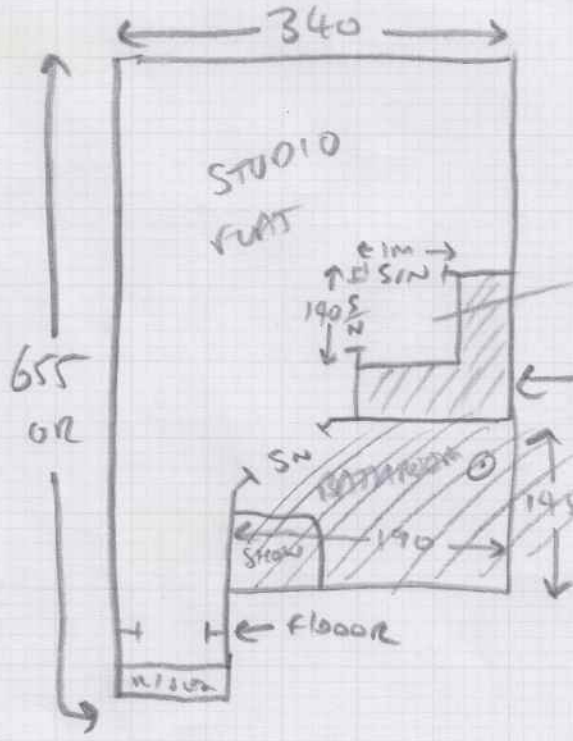

~~CPF-6.65 x 4m - CP~~
~~MT = 1.1m~~
 1 X BOX OF MODURED
 318 C

~~SITE TO RE-REPORTED~~
 NEW. HIBOARD TO VINYL
 AREAS IN KITCHEN
~~UPHOLST VINYL TO BATHROOM~~
~~X HIBOARD OVER BATH HIBOARD~~
 MOVE BED REQ.

VINYL 1 x 1.40 - ESTIMATION AS
 KITCHEN UNITS WEREN'T
 INSTALLED @ TIME OF
 MEASURE

- + 1.1 m
- + 1.5 m
- + 0.9 m

SINGLE MAPS REQ

~~NO PIN KNIPPED + STICK DIMENS~~
~~NEW CON TOES WITH~~
~~NO UPHOLST OR FURN~~
~~SILVER DIMENS~~
 COND FLOOR - UNDER HALL LIGHT