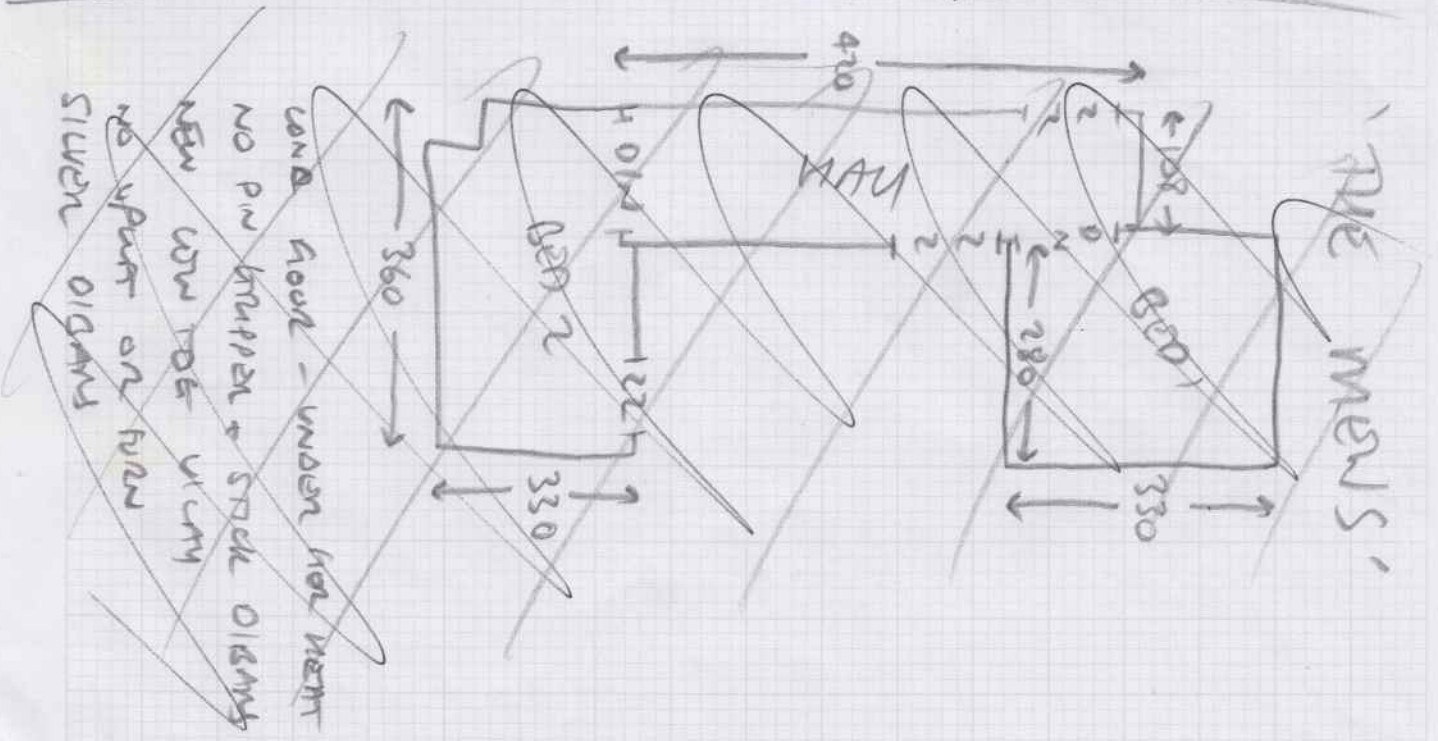

~~CPF-6.65 x 4m - CP~~
~~MT = 1.1m~~
 1 X BOX OF MODURED
 318 C

~~SITE TO RE-REPORTED~~
 NEW. HIBOARD TO VINYL
 AREAS IN KITCHEN
~~UPHOLST VINYL TO BATHROOM~~
~~X HIBOARD OVER BATH HIBOARD~~
 MOVE BED REQ.

VINYL 1 x 1.40 - ESTIMATION AS
 KITCHEN UNITS WEREN'T
 INSTALLED @ TIME OF
 MEASURE

- + 1.1 m
- + 1.5 m
- + 0.9 m

SINGLE MAPS REQ

~~NO PIN KNIPPED + STICK DIMENS~~
~~NEW CON TOES WITH~~
~~NO UPHOLST OR FURN~~
~~SILVER DIMENS~~
 COND FLOOR - UNDER HALL LIGHT