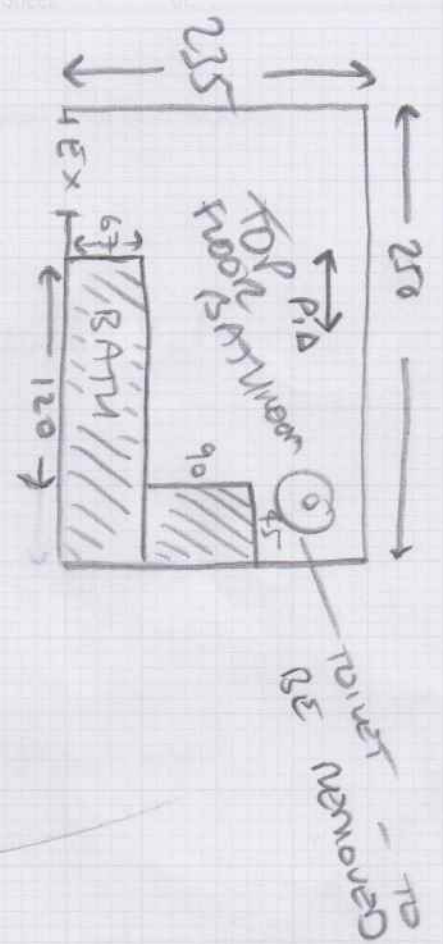

WESTEND
 TENACOTA

UPURT TO 2 ROOMS - (CHANGING TO 3 ROOMS)

+ REFIT UPURT TO TWO STAIRS ON MAIN
 FLIGHT (DOWN OUT)

42x96

+ 42x102 (BOTTOM
 DIN)

FOUR IN ON ITSELF -
 SAME AS EXISTING

SCRAPE UP CORN TIES
 USE NEW PUP
 FIT NEW VINYL ON LVT
 WHITE PERIMETER
 SEWANT

UPURT TO 2x STAIRS
 TO BE UPURTED & NEW FITTED