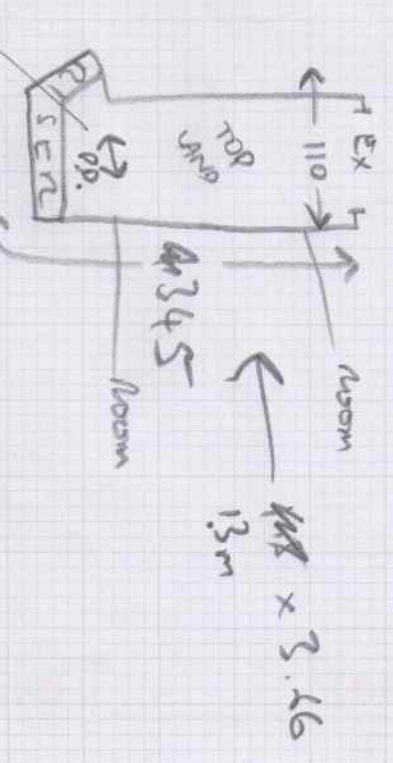

WESTEND
 TENACOTA

UPURT TO 2 ROOMS - (CHANGING TO 3 ROOMS)

+ REFIT UPURT TO TWO STAIRS ON MAIN
 FLIGHT (DOWN OUT)

42x96

+ 42x102 (BOTTOM
 DIN)

FOUR IN ON ITSELF -
 SAME AS EXISTING

SCRAPE UP CORN TIES
 USE NEW PUP
 FIT NEW VINYL ON LVT
 WHITE PERIMETER
 SEWANT

UPURT TO 2x STAIRS
 TO BE UPURTED & NEW FITTED