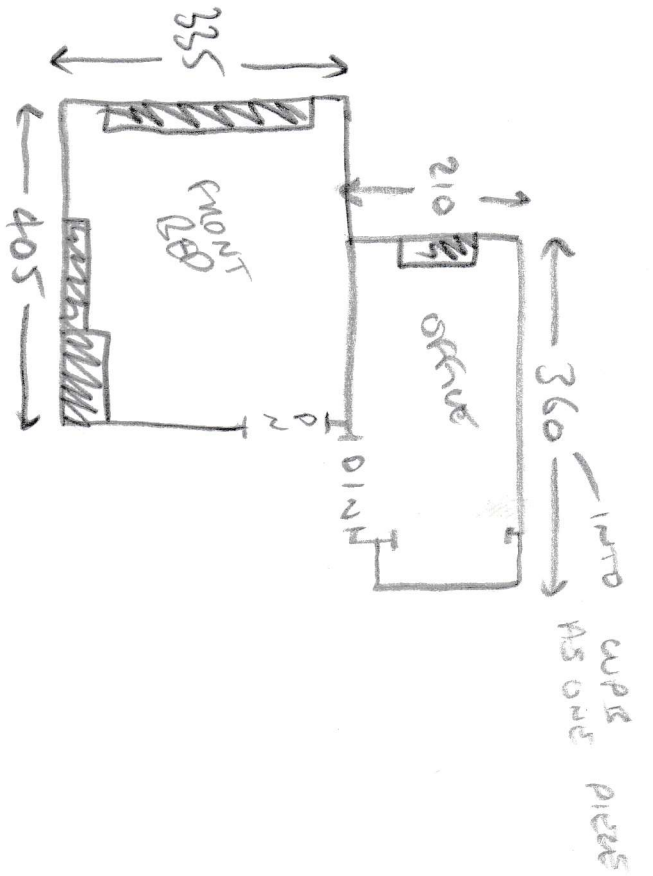

S29749
RAMSELL

OFFICE (best stainc blue)

- UP/FT + FWD MOVE x 2
- EXIST GRAPPEN
- NEW U/LAHY
- SILVER BAR
- MODIFICAL CONRN DOESNT
- APPRN TO BE MOVEMENUE
- CUT AROUND

MOUNT BEY (avoidan along)

- UP/FT + FWD MOVE x 2
- EXIST GRAPPEN
- SUPPLE " x 5
- NEW U/LAHY
- SILVER DM
- WIRE TO UNASE
- MODIFICAL CONRN DOESNT
- APPRN TO BE MOVEMENUE
- CUT AROUND