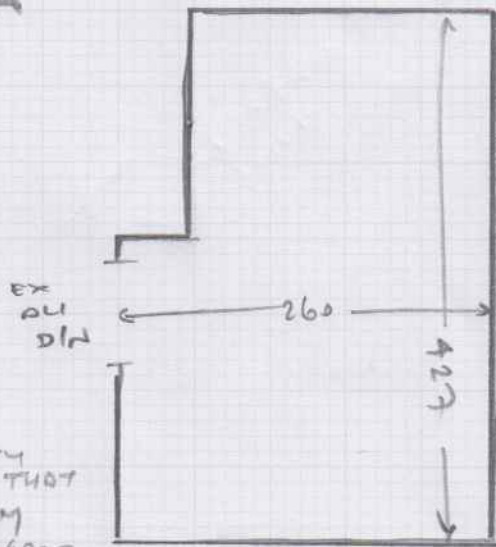

TWO CUTS  
ISSUED OF  
2.70 x 5m

(FY)  
LAYOUT  
ONLY, NET  
MEASURES

mrcarpets  
Job No: (S 29756  
Name: STRIO.  
Address:  
MOU 8/1/2018  
Tel:  
Sheet: (U OF U)

LARGE EMPTY  
ROBE HERE THAT  
IS CURRENTLY  
2m away from  
CEILING.  
WE CAN JUST ABOUT  
MOVE WITH CARE

Bedroom

- CONC floor
- ULD OPT
- EX S/E (ALLOW 3' LENGTHS TO BE RE-STUCK)
- mlf 3 UNITS

Lounge

- CONC floor
- ULD OPT
- EX S/E
- mlf 1 UNIT.

EX DL1 S/W HERE HAS HAD  
THE KITCHEN UNIT BUILT  
ON TOP. CUT IT AWAY  
AS BEST AS POSSIBLE.