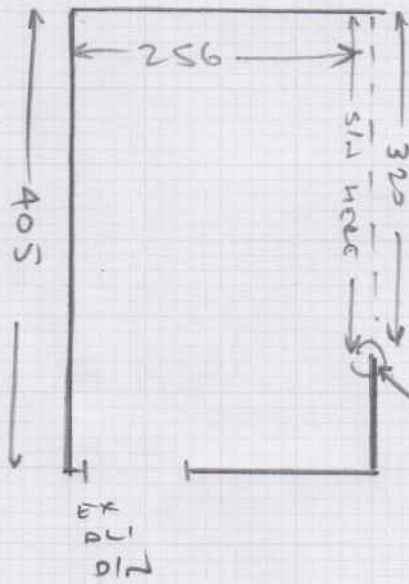

TWO CUTS  
ISSUED OF  
2.70 x 5m

(FY)  
LAYOUT  
ONLY, NET  
MEASURES

mrcarpets  
Job No: (S 29756  
Name: STRIO.  
Address:  
MOU 8/1/2018  
Tel:  
Sheet: (U OF U)

LARGE EMPTY  
ROBE HERE THAT  
IS CURRENTLY  
2m away from  
CEILING.  
WE CAN JUST ABOUT  
MOVE WITH CARE

Bedroom

- CONC floor
- ULD OPT
- EX S/E (ALLOW 3' LENGTHS TO BE RE-STUCK)
- mlf 3 UNITS

Lounge

- CONC floor
- ULD OPT
- EX S/E
- mlf 1 UNIT.

EX DL1 S/W HERE HAS HAD  
THE KITCHEN UNIT BUILT  
ON TOP. CUT IT AWAY  
AS BEST AS POSSIBLE.