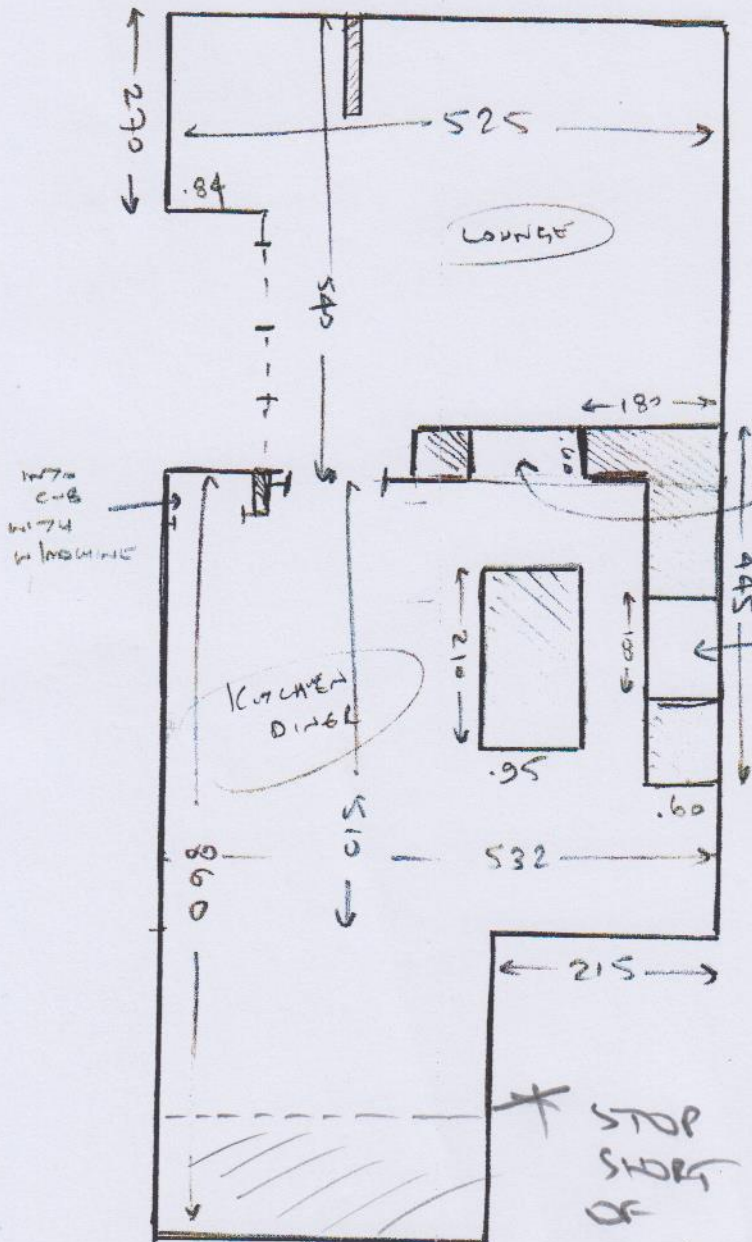

MODULAR
KIT
PLANKS

DESIGN
24432

LANE
ON,

© 29763

LITTMAN

FLOOR
DOOR

KEY - STAIRS
R1 S11/218

PLEASE
NOTE: WE HAVE
ALLOWED

TWO HALF DAYS
TO FINISH
JOB

AS WE ARE
LEAVING
SHORT..

DOUBLE
FRIDGE
FREEZER

DOUBLE
OVEN
(CUSTOMER TO
HAVE DISCONNECTED
AS AGREED)

- CONCRETE FLOORS

- NO UP

- NEEDS PRIMER

- NEEDS SCREEN

- W/F TO LOUNGE (2 UNITS)

- APPLIANCES x 3

* STOP
SHORT
OF
GARDEN
DOORS
AS NOT
FITTING

* NO DATES
OR QUOTED
AS YET
TO FINISH ELEMENT
YOU ARE LEAVING
FOR NOW

+ 53.20

- 1.99

- 1.09

- 2.21

+ .60

+ 3.17

51.59 m²