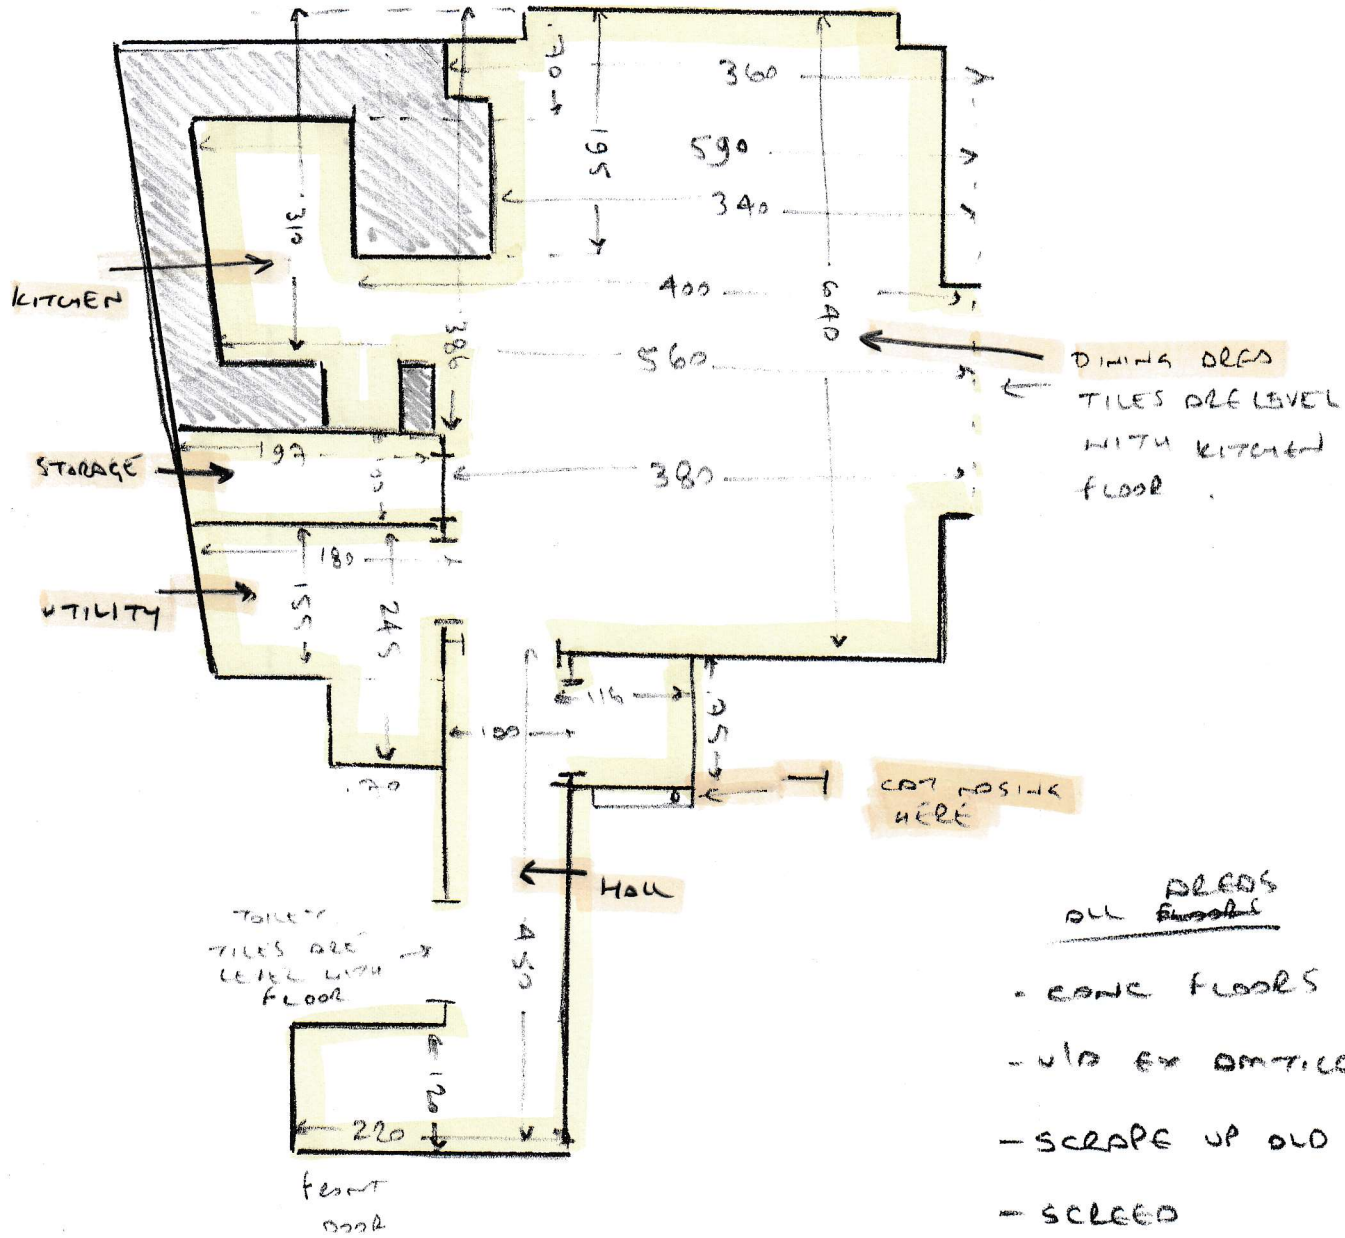

S29721
KENNY

SPACED

DINING AREA
TILES ARE LEVEL
WITH KITCHEN
FLOOR

CAT POSING
HERE

ALL AREAS

- CONC FLOORS
- VLA EX AMTICO
- SCRAPE UP OLD ADHESIVE
- SCREED
- mlf x 4 UNITS
- m/APPLIANCES x 3

(NET AREA = 41.56m²)

- 5.04
- .87
- 5.39
- 2.64
- 3.30
- 24.32

41.56m²