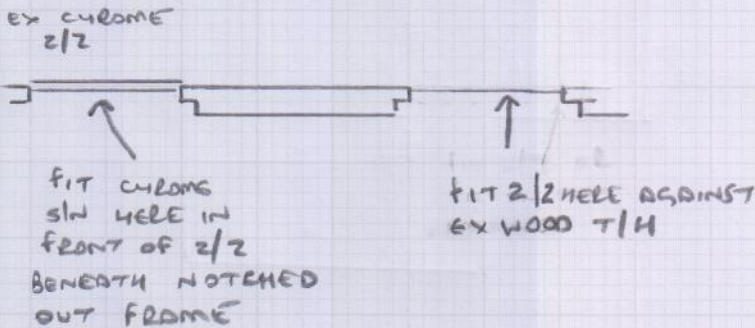

DISCRIPTION OF HOW TO FINISH THE DOOR BARS..

Job No: S29774

Name: ODEY.

Address: MANSB

Tel: Sheet: ☺ of ☺

TOP BED: 3.95 x 4

ADD.
FIT
3 ROOMS
PLEASE
NOTE
D/BAT
INSTRUCTIONS

MIDDLE BED: 4.50 x 4

GROUND BED: 3.80 x 4