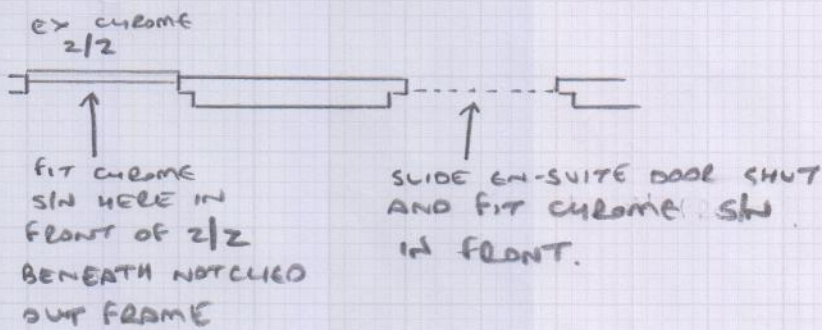

DISCRIPTION OF HOW TO FINISH THE DOOR BARS..

Job No: S29774

Name: ODEY.

Address: MANSB

Tel: Sheet: ☺ of ☺

TOP BED: 3.95 x 4

ADD.
FIT
3 ROOMS
PLEASE
NOTE
D/BAT
INSTRUCTIONS

MIDDLE BED: 4.50 x 4

GROUND BED: 3.80 x 4