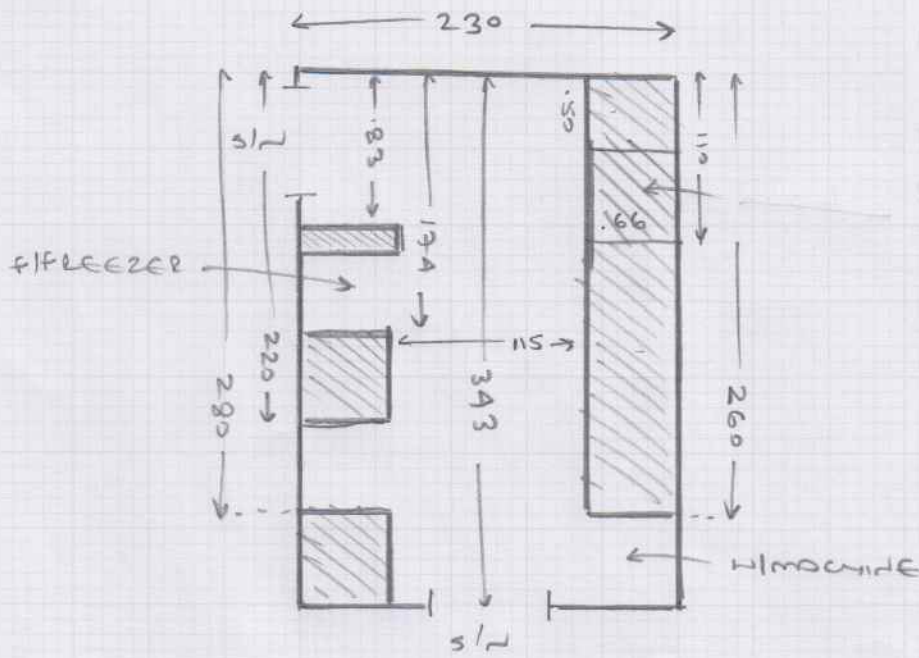

Job No:

Name: HUDSON

Address:

Tel:

Sheet: of

- CONC FLOOR
- OLD CUSHION VINYL
- NEEDS SCREED
- MOVE 3x APPLIANCES.

NET AREA = 5.80m²