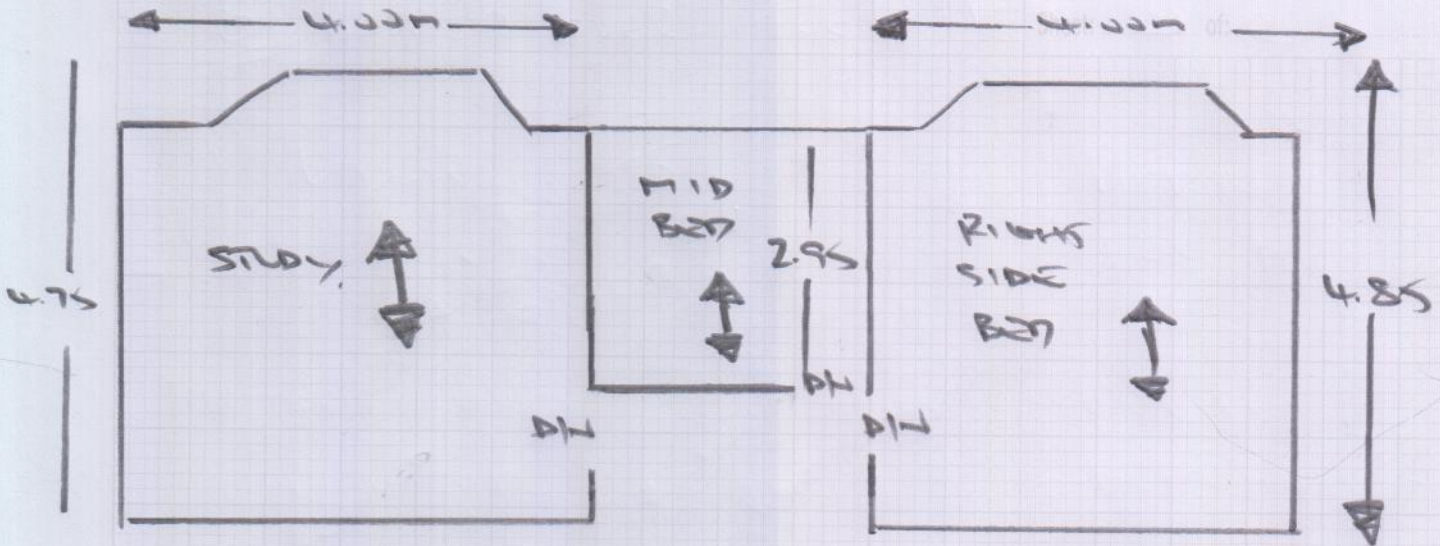

PT (1) ADRIAN

FRI 28/2 FIT STUDY, + MID BED

(2 CUTS) 4.75 x 4
2.95 x 4

FRI 2/3 FIT RIGHT BED

mrcarpets
Job No: 29820
Name: TURWAL ✓
Address: ADRIAN
(2 VISITS) ✓
Tel:

- ✓ ✓ DISPOSE
- ✓ ✓ MIREN
- ✓ ✓ ALL D/BATS
- ✓ ✓ BAR ALL FURBISH.