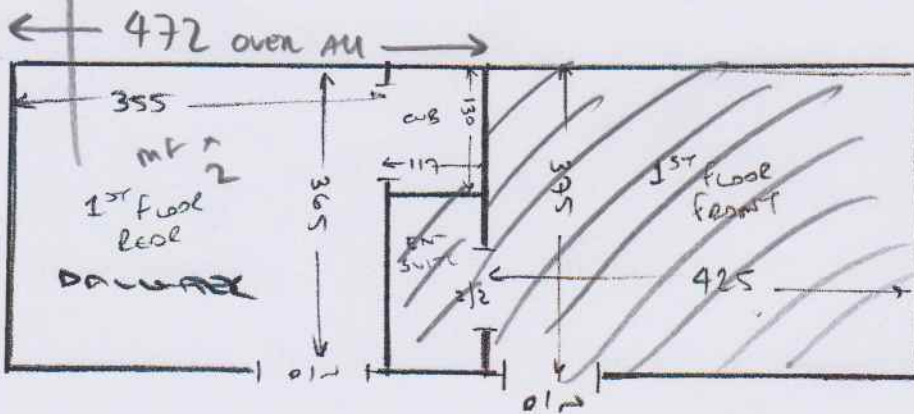

LW44 = 3.75 x 5m

BASTIAN

LW42

2.40 x 4m

ALL ROOMS

- wood floors
- ~~to get~~ NO UPWT
- ~~to get~~ NEW SITE
- ~~if~~ **!** NEED TO ASK CUSTOMER OR RE-VISIT SITE