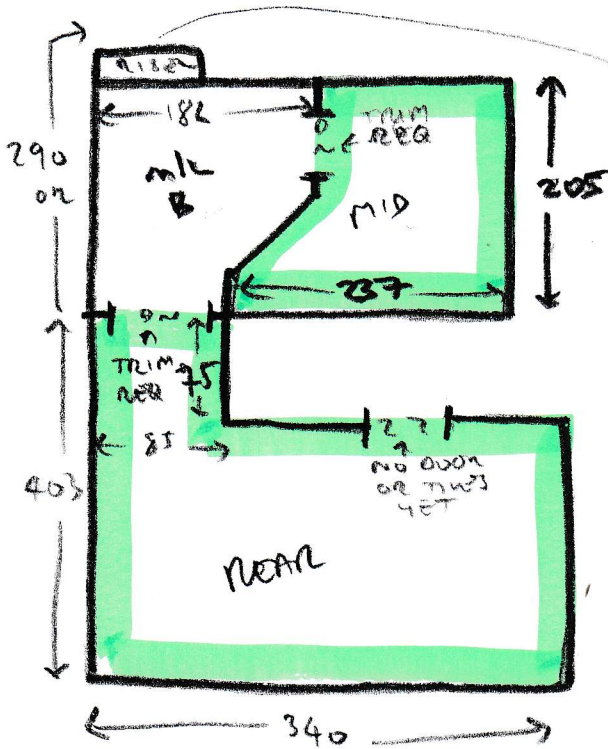

(A)

S 29878

HENDON

RUNNER STRIP TO BE CUT TO

58 cm

PHASE 1

5 Rooms

(B)

FIRST FLIGHT
 RUNNER STRIPS
 TO BE CUT TO

58 CM

(A) = 11.35 x 5m

(B) = 5.55 x 5m

MASTER BED = 5.30 x 5m

PHASE 1

5 Rooms

FULL WOOD PREP REQ
 DOOR BAN COL TRC
 DOOR TRIMMING REQ

1x STAIR = 44 x 82 - FULL WIDTH

13x STAIRS = 44 x 78
 BIN = 45 x 105
 (AS A RUNNER)
 WIDTH 58cm

PHASE 1
 5 Rooms

FULL WOOD PREP
 PIRAN COLOUR TBC
 DOORS NEED TRIMMING

2x STMS = 46x77 - FULL WIDTH

- TIL ① = 100 or x 95 ✓
- w1 = 65 x 90 ✓
- w2 = 68 x 105 ✓
- w3 = 63 x 74 ✓

② 9x STAIRS = 44x74 ✓
 TO FIRST FLOOR

PHASE 1
 5 Rooms