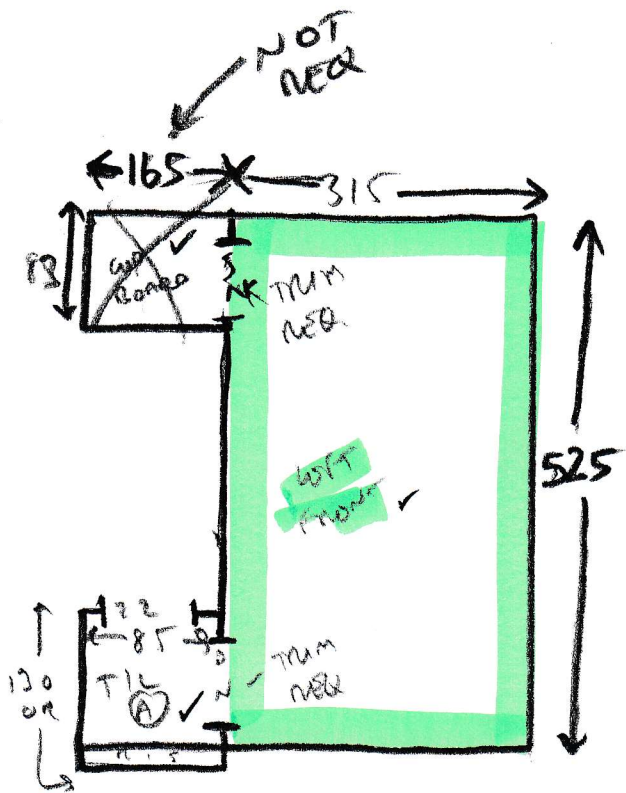

(A)

S 29878

HENDON

RUNNER STRIP TO BE CUT TO

58 cm

PHASE 1

5 Rooms

(B)

FIRST FLIGHT
 RUNNER STRIPS
 TO BE CUT TO

58 CM

(A) = 11.35 x 5m

(B) = 5.55 x 5m

MASTER BED = 5.30 x 5m

PHASE 1

5 Rooms

FULL WOOD PREP REQ
 DOOR BAN COL TRC
 DOOR TRIMMING REQ

1x STAIR = 44 x 82 - FULL WIDTH

13x STAIRS = 44 x 78
 BIN = 45 x 105
 (AS A RUNNER)
 WIDTH 58cm

PHASE 1
 5 Rooms

FULL WOOD PREP
 PIRAN COLOUR TBC
 DOORS NEED TRIMMING

2x STMS = 46x77 - FULL WIDTH

- TIL ① = 100 or x 95 ✓
- w1 = 65 x 90 ✓
- w2 = 68 x 105 ✓
- w3 = 63 x 74 ✓

② 9x STAIRS = 44x74 ✓
 TO FIRST FLOOR

PHASE 1
 5 Rooms