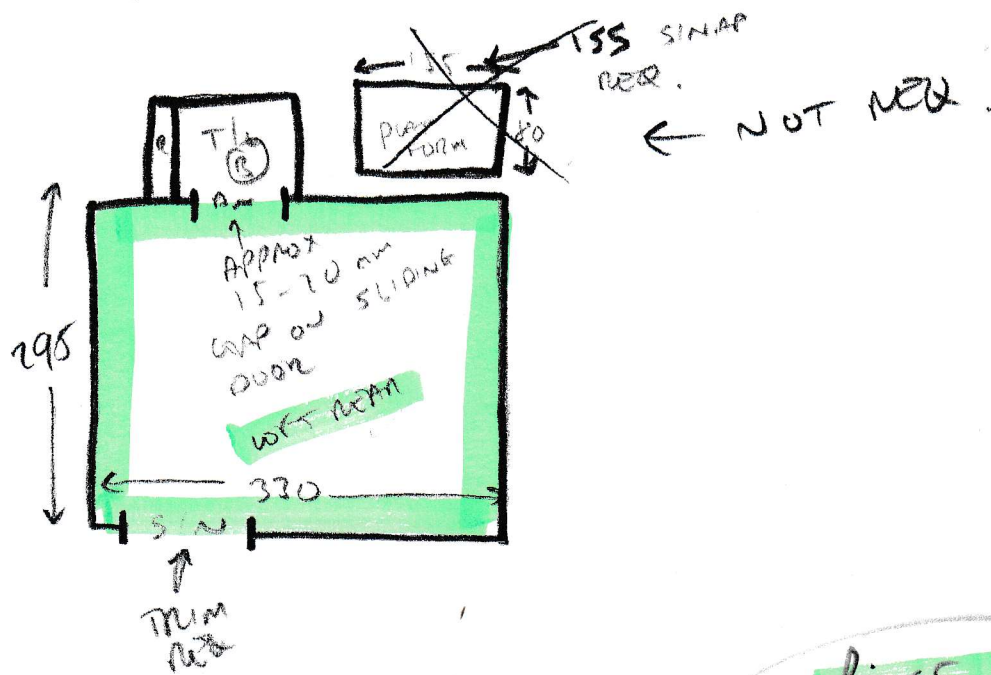

FIRST FLIGHT
 RUNNER STRIPS
 TO BE CUT TO

58 CM

(A) = 11.35 x 5m

(B) = 5.55 x 5m

MASTER BED = 5.30 x 5m

PHASE 1

5 Rooms

FULL WOOD PREP REQ
 DOOR BAN COL TRC
 DOOR TRIMMING REQ

1x STAIR = 44 x 82 - FULL WIDTH

13x STAIRS = 44 x 78
 BIN = 45 x 105
 (AS A RUNNER)
 WIDTH 58cm

PHASE 1
 5 Rooms

FULL WOOD PREP
 PIRAN COLOUR TBC
 DOORS NEED TRIMMING

2x STMS = 46x77 - FULL WIDTH

- TIL ① = 100 or x 95 ✓
- w1 = 65 x 90 ✓
- w2 = 68 x 105 ✓
- w3 = 63 x 74 ✓

② 9x STAIRS = 44x74 ✓
 TO FIRST FLOOR

PHASE 1
 5 Rooms