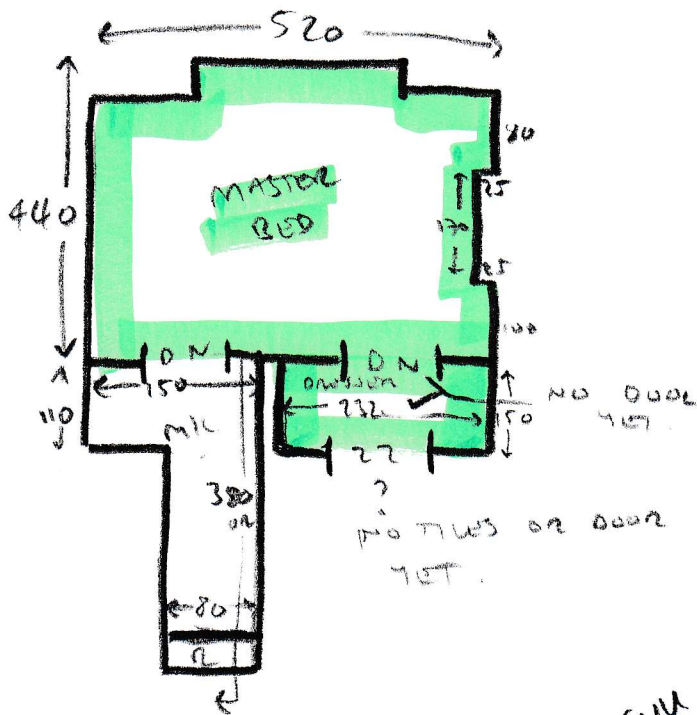

(A)

S 29878

HENDON

RUNNER STRIP TO BE CUT TO

58 cm

PHASE 1

5 Rooms

(B)

FIRST FLIGHT
 RUNNER STRIPS
 TO BE CUT TO

58 CM

(A) = 11.35 x 5m

(B) = 5.55 x 5m

MASTER BED = 5.30 x 5m

PHASE 1

5 Rooms

FULL WOOD PREP REQ
 DOOR BAN COL TRC
 DOOR TRIMMING REQ

1x STAIR = 44 x 82 - FULL WIDTH

13x STAIRS = 44 x 78
 BIN = 45 x 105
 (AS A RUNNER)
 WIDTH 58cm

PHASE 1
 5 Rooms

FULL WOOD PREP
 PIRAN COLOUR TBC
 DOORS NEED TRIMMING

2x STMS = 46x77 - FULL WIDTH

- TIL ① = 100 or x 95 ✓
- w1 = 65 x 90 ✓
- w2 = 68 x 105 ✓
- w3 = 63 x 74 ✓

② 9x STAIRS = 44x74 ✓
 TO FIRST FLOOR

PHASE 1
 5 Rooms