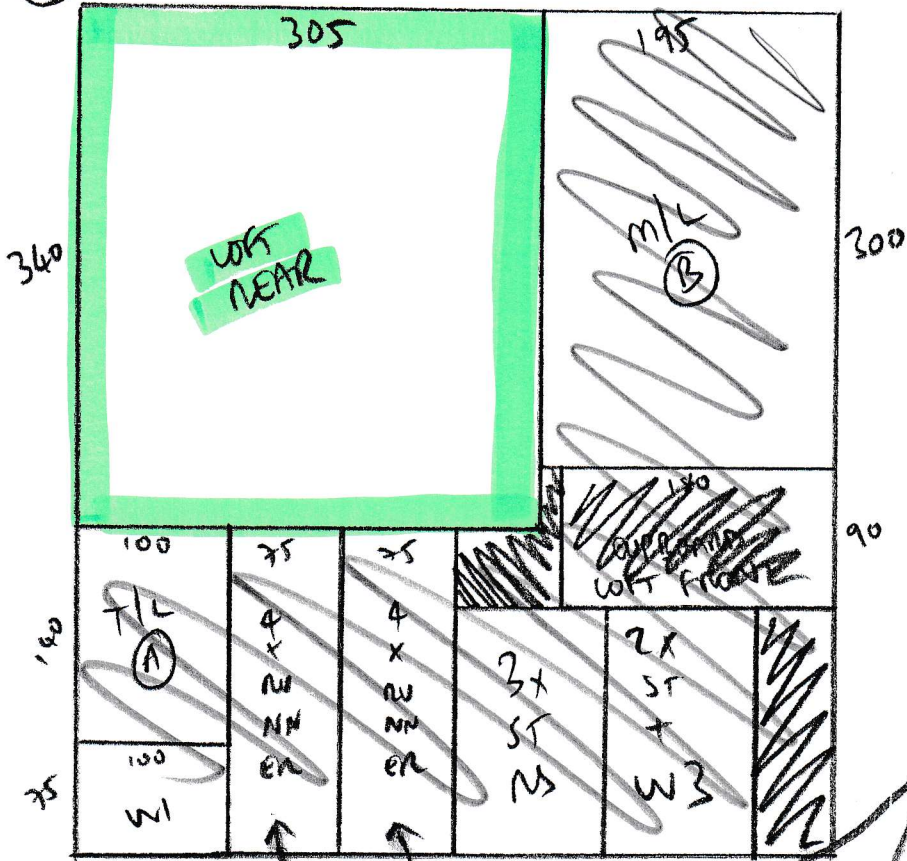

(A)

S 29878

HENDON

RUNNER STRIP TO BE CUT TO

58 cm

PHASE 1

5 Rooms

(B)

FIRST FLIGHT
 RUNNER STRIPS
 TO BE CUT TO

58 CM

(A) = 11.35 x 5m

(B) = 5.55 x 5m

MASTER BED = 5.30 x 5m

PHASE 1

5 Rooms

FULL WOOD PREP REQ
 DOOR BAN COL TRC
 DOOR TRIMMING REQ

1x STAIR = 44 x 82 - FULL WIDTH

13x STAIRS = 44 x 78
 BIN = 45 x 105
 (AS A RUNNER)
 WIDTH 58cm

PHASE 1
 5 Rooms

FULL WOOD PREP
 PIRAN COLOUR TBC
 DOORS NEED TRIMMING

2x STMS = 46x77 - FULL WIDTH

- TIL ① = 100 or x 95 ✓
- w1 = 65 x 90 ✓
- w2 = 68 x 105 ✓
- w3 = 63 x 74 ✓

② 9x STAIRS = 44x74 ✓
 TO FIRST FLOOR

PHASE 1
 5 Rooms