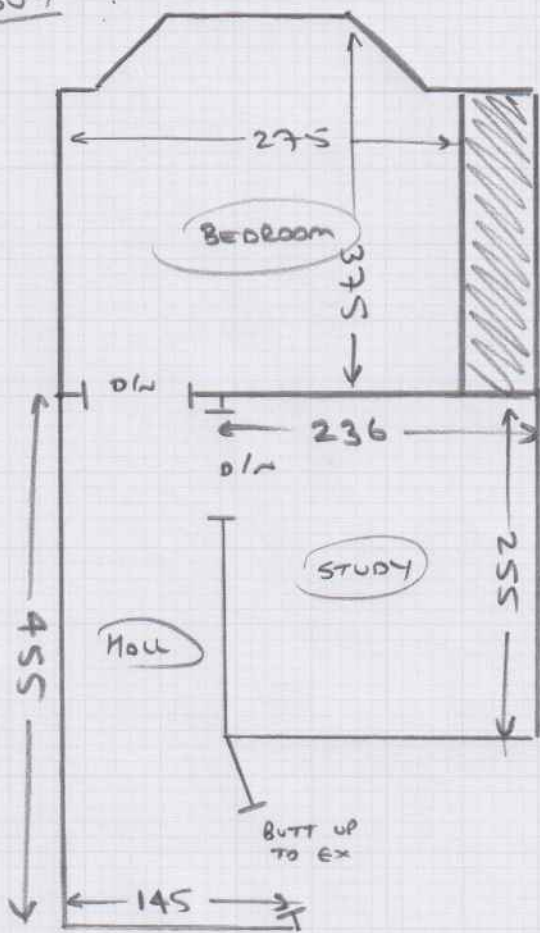

Job No: S29882

Name: GOOCH

Address:

Tel:

Sheet: of

LAYOUT

- EXIST SCRIPPER
- SILVER BARS
- 1 x mlf
- 110 CPTS

①

Plan ① 6.50 x 5.8