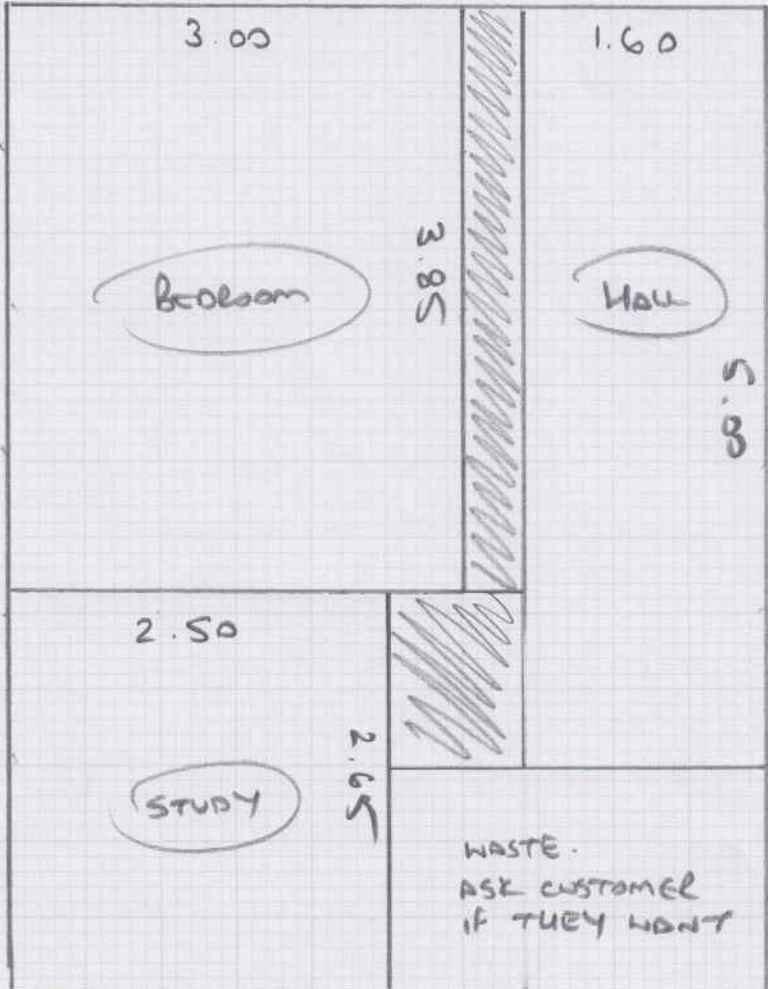

Job No: S29882

Name: GOOCH

Address:

Tel:

Sheet: of

LAYOUT

- EXIST SCRIPPER
- SILVER BARS
- 1 x mlf
- 110 CPTS

①

Plan ① 6.50 x 5.8