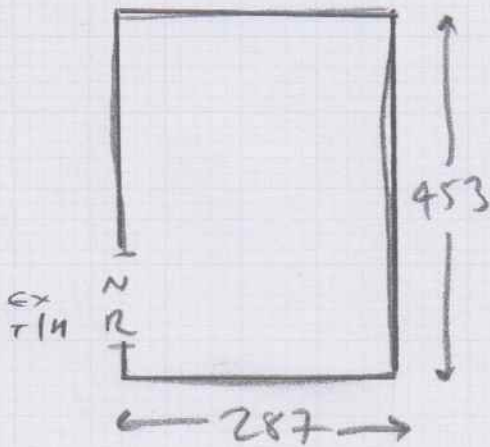

Job No:

Name:

POTEN TEAM
CLEAN + empty

FULL WOOD PREP
NER
TOP FLOOR x 2
POINT NER

3.00 x 5.00 IN LULLWORTH