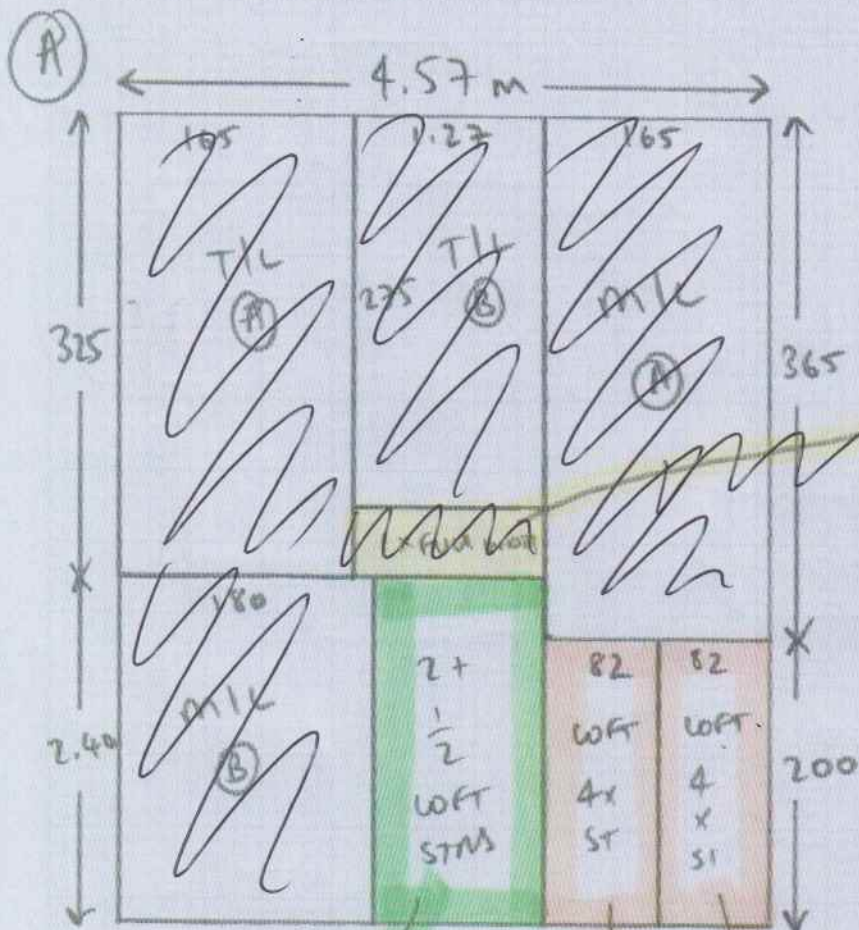

BILLY
RUNNER
TEMPLATE
28/3/18

CUT DOWN TO
80cm + MARK
LEFT HAND SIDE
ONLY FOR
WHIPPING

CUT DOWN THESE
STMS TO 57cm WIDTH
MARK BOTH SIDES.

TEMPLATE ON
SITE TO MEET
57cm RUNNER

CUTS LISTED ON NEXT
PAGE

SUP BURY CAT
LOFT MID = 2.90 x 4 m

WESTEX

LOFT FRONT = 4.10 x 4.57 m

LOFT REAR = 4.65 x 3.66 m

MAIN FLOOR = 5.25 x 3.66 m

Ⓐ = 5.65 x 4.57 m

Ⓑ = 0.80 x 3.66 m

BILLY 28/3/18

RUNNER TEM PLATING