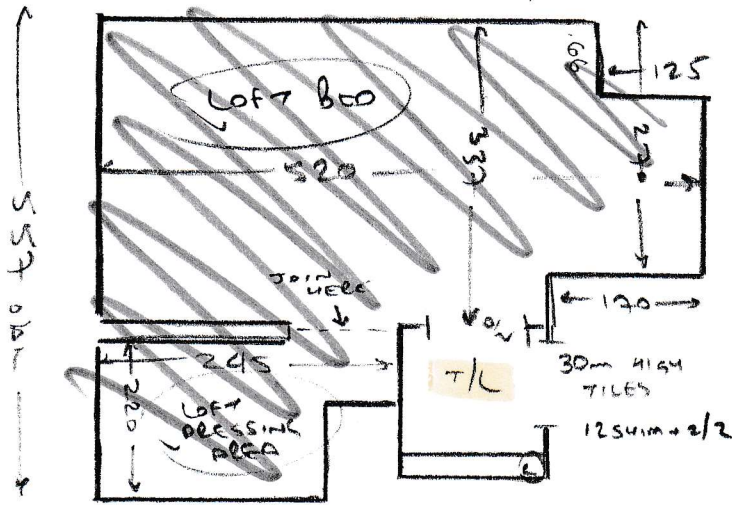

Loft

- Loft Bed
 - wood floor
 - no ult
 - needs site
 - no ult

S29938
 Beely.

Avon
 20-04

LOFT STAIRS

✓ +/L	140	100
✓ 2e	46	80
✓ W1	58	90
✓ W2	65	110
✓ W3	80	110
✓ W4	57	77
✓ 4e	46	77
✓ W5	60	85
✓ W6	62	110
✓ W7	90	115
✓ W8	65	90

1st Floor

s/woods

- wood floor
- ult main stairs only
- ex site to main stairs
- new site required elsewhere.

main stairs

✓ W9	60	90
✓ W10	70	115
✓ W11	63	78
✓ 12e	45	78
✓ B/W	46	95

Orange box = DOWN LEFT THESE GOODS ON SITE PREVIOUSLY

Green box = CARPET AT H/HOUSE