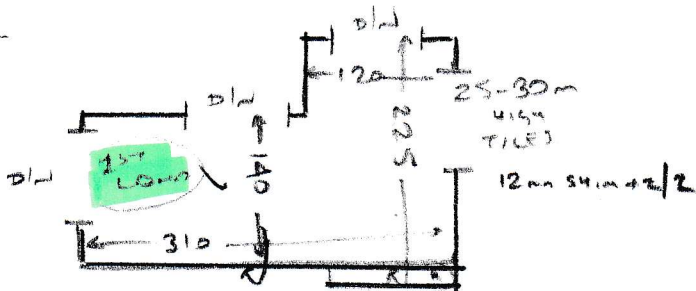

Loft

- Loft Bed
 - wood floor
 - no ult
 - needs site
 - no ult

S29938
 Beely.

Avon
 20-04

LOFT STAIRS

✓ +/L	140	100
✓ 2e	46	80
✓ W1	58	90
✓ W2	65	110
✓ W3	80	110
✓ W4	57	77
✓ 4e	46	77
✓ W5	60	85
✓ W6	62	110
✓ W7	90	115
✓ W8	65	90

1st Floor

s/woods

- wood floor
- ult main stairs only
- ex site to main stairs
- new site required elsewhere.

main stairs

✓ W9	60	90
✓ W10	70	115
✓ W11	63	78
✓ 12e	45	78
✓ B/W	46	95

Orange box = DOWN LEFT THESE GOODS ON SITE PREVIOUSLY

Green box = CARPET AT H/HOUSE