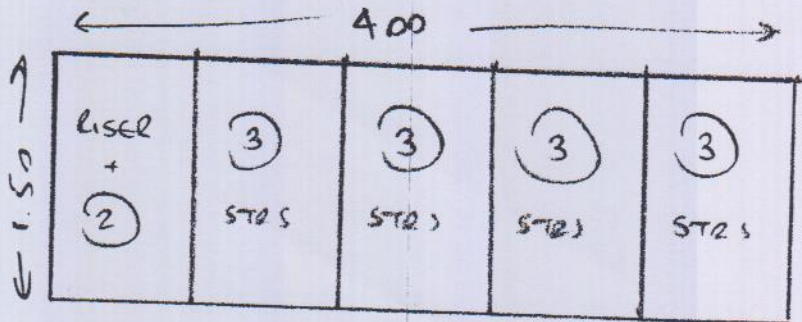

~~XXXXXXXXXX~~

MISINA.

(S) 29957

- FINISH CPT ON LAST TRENCH NOT BOTTOM RISER.

- WOOD RUNNER

- NO JO

U OF U

- RUNNER TO BE 52 cm WIDE

WHIPPED TO MATCH STRIPES
OLD GOLD

Riser 25 77

14 @ 45 77

FA
D
S
20
FOR

Plan 1) 1.50 x 4.

6m²

NOTE:- CUT RUNNER DOWN TO 52cm WIDE ALLOWING FOR PATTERN REPEAT.

- DO NOT FIT CPT TO BOTTOM RISER