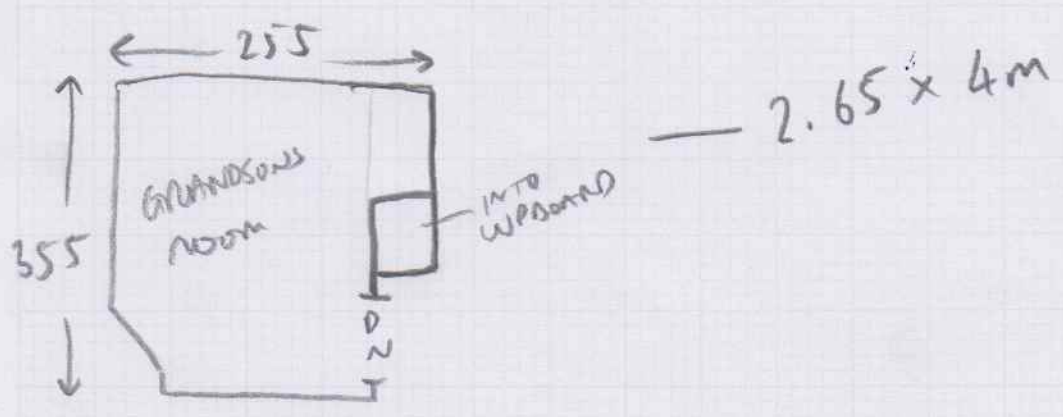

Anreapet
 No. 10
 Address
 Tel
 Shop

MASTER BED

- SUPP GRIP
- NEW ULLAM
- GOLD BAR
- UPURT NEB
- FURN MOVE x 3

GRANDSONS ROOM

- SUPP GRIPP
- NEW ULLAM
- GOLD BAR
- UPURT NEB
- FURN x 2