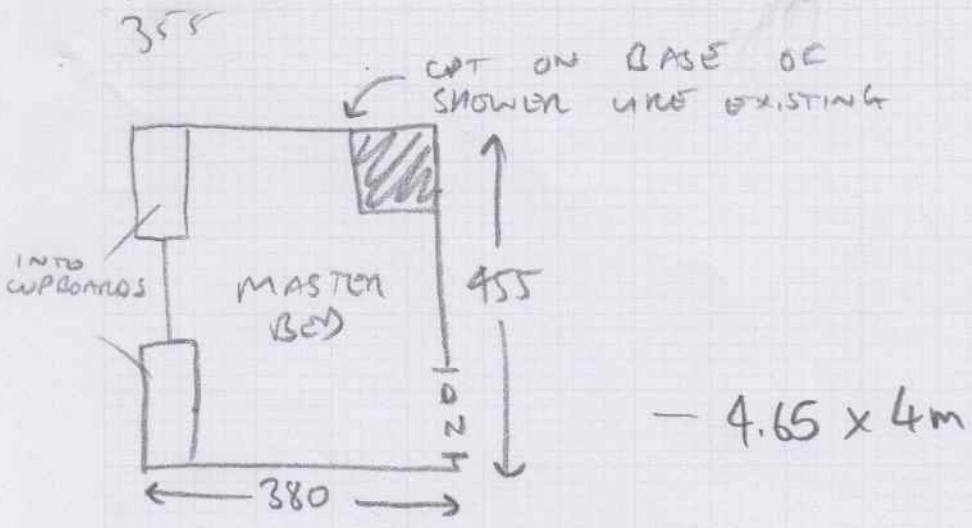

Anreapet
 No. 10
 Address
 Tel
 Shop

MASTER BED

- SUPP GRIP
- NEW ULLAM
- GOLD BAR
- UPURT NEB
- FURN MOVE x 3

GRANDSONS ROOM

- SUPP GRIPP
- NEW ULLAM
- GOLD BAR
- UPURT NEB
- FURN x 2