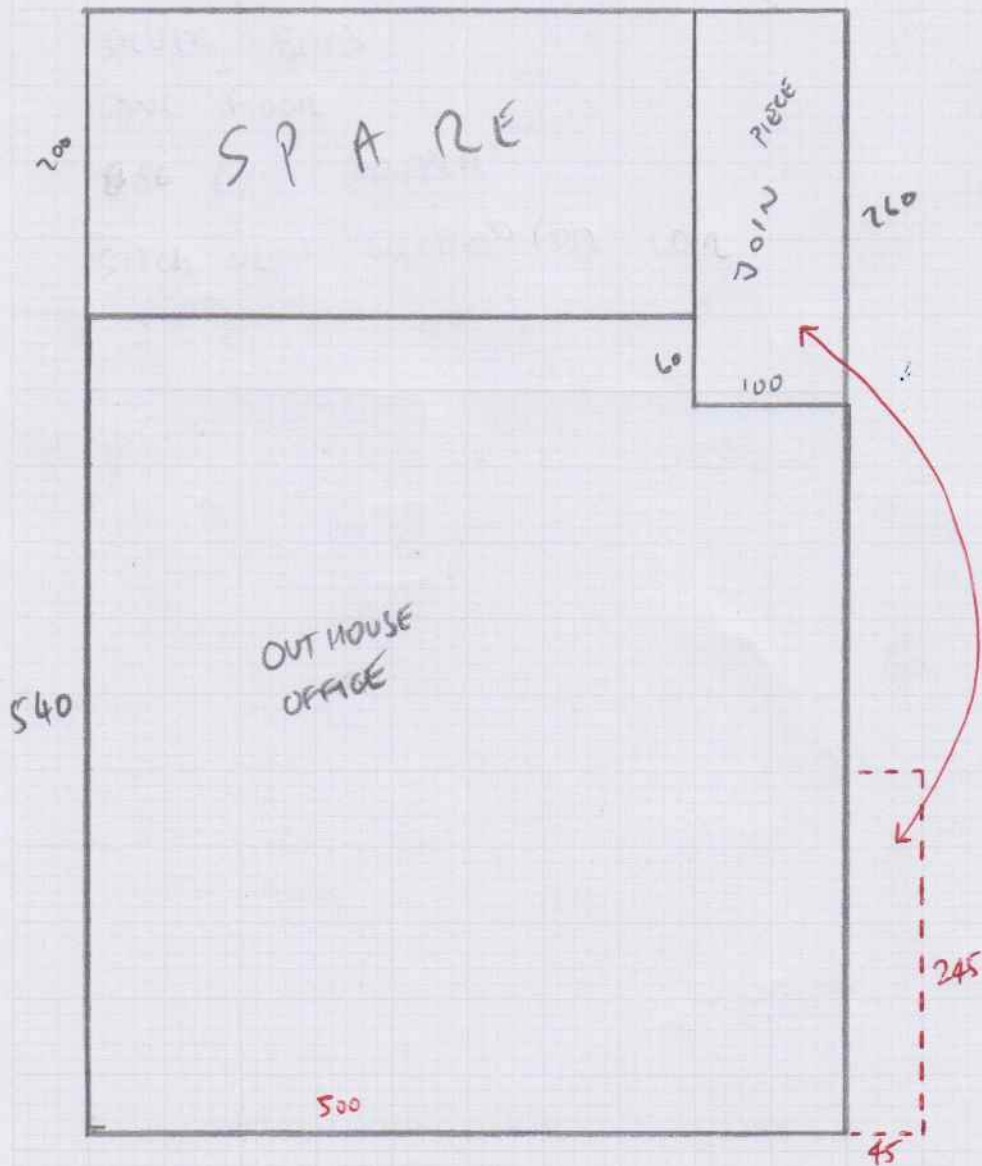

SILVER BARS  
CONC FLOOR  
EXIST GRIPP  
STICK NEW SGL EDGES

7.40 x 5m