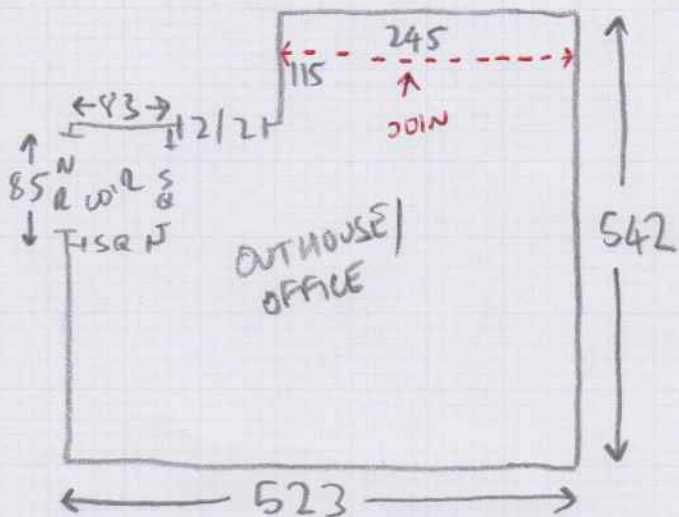

SILVER BARS  
CONC FLOOR  
EXIST GRIPP  
STICK NEW SGL EDGES

7.40 x 5m