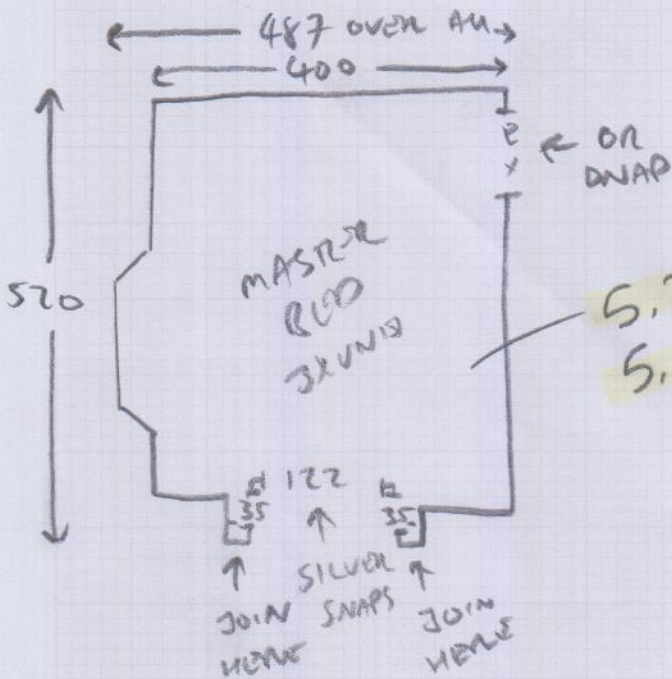

3 CUTS ISSUED

30032

CUT PAIR

PLAN 145

3.30 x 4m

IKEA WARDROBE IN ROOM,
CUSTOMER WILL AGREE IN WRITING
THAT WE WILL MOVE IT, BUT
CANNOT BE HELD LIABLE FOR
ANY DAMAGES

5.30 x 5.00m

UPLIFT NEW
NEW SILVER SNAPS
SUPPLEMENT
GRAPHER

4.30 x 5m