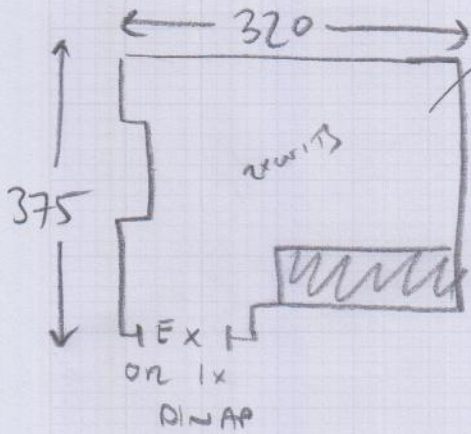

3 CUTS ISSUED

30032

CUT PAIR

PLAN 145

3.30 x 4m

IKEA WARDROBE IN ROOM,
CUSTOMER WILL AGREE IN WRITING
THAT WE WILL MOVE IT, BUT
CANNOT BE HELD LIABLE FOR
ANY DAMAGES

5.30 x 5.00m

UPLIFT NEW
NEW SILVER SNAPS
SUPPLEMENT
GRAPHER

4.30 x 5m