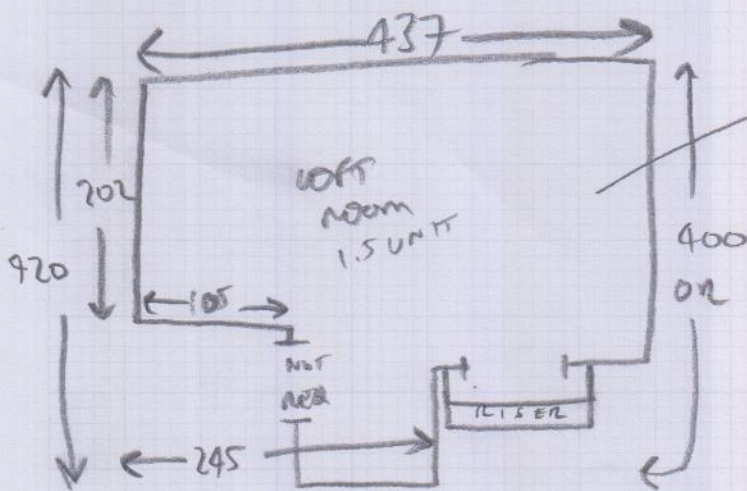

3 CUTS ISSUED

30032

CUT PAIR

PLAN 145

3.30 x 4m

IKEA WARDROBE IN ROOM,
CUSTOMER WILL AGREE IN WRITING
THAT WE WILL MOVE IT, BUT
CANNOT BE HELD LIABLE FOR
ANY DAMAGES

5.30 x 5.00m

UPLIFT NEW
NEW SILVER SNAPS
SUPPLEMENT
GRAPHER

4.30 x 5m