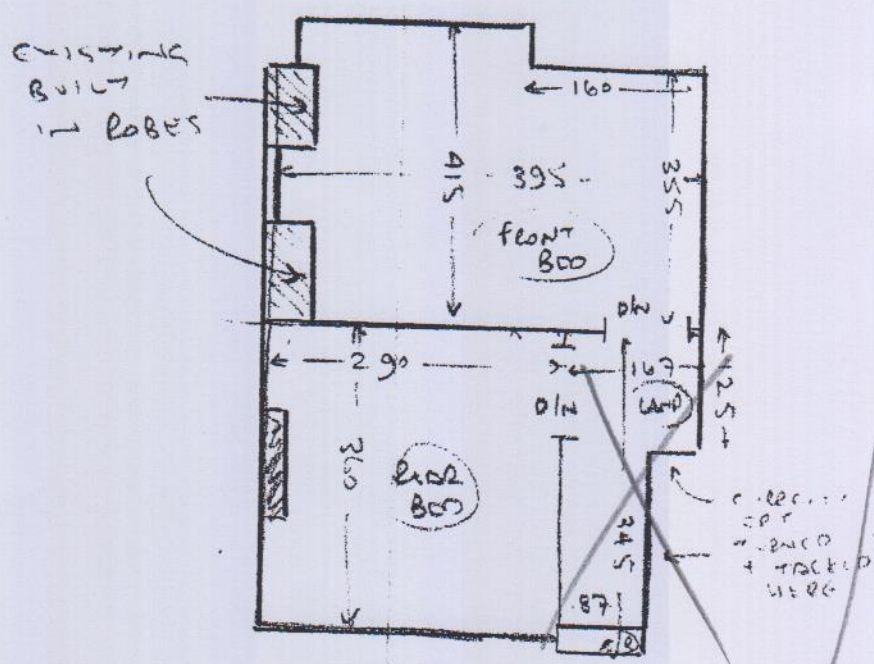

FRONT BED
 - WOOD FLOOR
 - UID CAT
 - M/F ? (CUSTOMER TOLD ANY THAT ROOM WOULD BE EMPTY)
 - EX S/E

REAR BED
 - WOOD FLOOR
 - UID CAT
 - M/F ? (CUSTOMER TOLD ANY THAT ROOM WOULD BE EMPTY)
 - EX S/E

FRONT BED 4.25 x 4 ✓
 REAR BED 3.00 x 4 ✓

(S30035)

FLETCHER-FLOOD
 ALAN TAYLOR

FIT 2 BEDS

2 CATS ISSUED, STAIRS

~~1 8 42 71
 1/2 99 147 (EX FROM INTO BATH)
 12 40 74~~

ROOM TO BE
EMPTY

DISPOSE OF
EXISTING
CAT

RE USE S/E
 + DRAPS