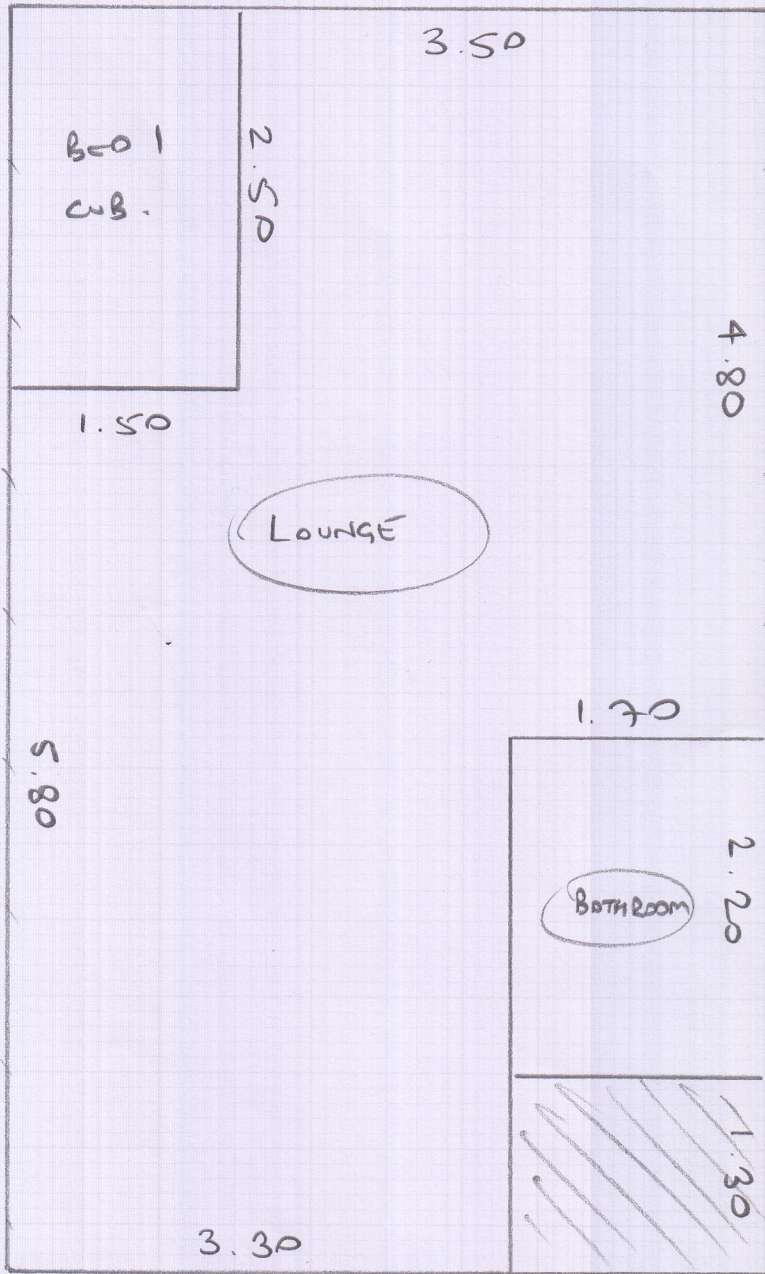

①

CS 30037 Det

Job No:

Name: HEBE INTERIORS

Address:

MIST CAROLINE
AT 9.00 AM

07808-170988

Sheet

① OF ③

PLAN ① 8.30 x 5m

PLAN ② 6.10 x 5m

BED 1 3.70 x 5m

18.10 x 5m

90.5m²

(S 30037)

Job No:

Name HEBE INTERIORS

Address:

Tel:

Sheet

(2 of 3)

LAYOUT ONLY,
NET MEASURES

mrcarpets
S 30037

Job No:
Name: HEBE INTERIORS
Address:

Tel:
Sheet: (3) of (3)

ALL AREAS

- conc floors
- cub cpt + ulay
- ex s/e
- mf (SEE ROOMS)
- FUST IS ON 3RD FLOOR
- PARKING? TBC.
- SEAM ALL CPT + CPT DOORWAYS.