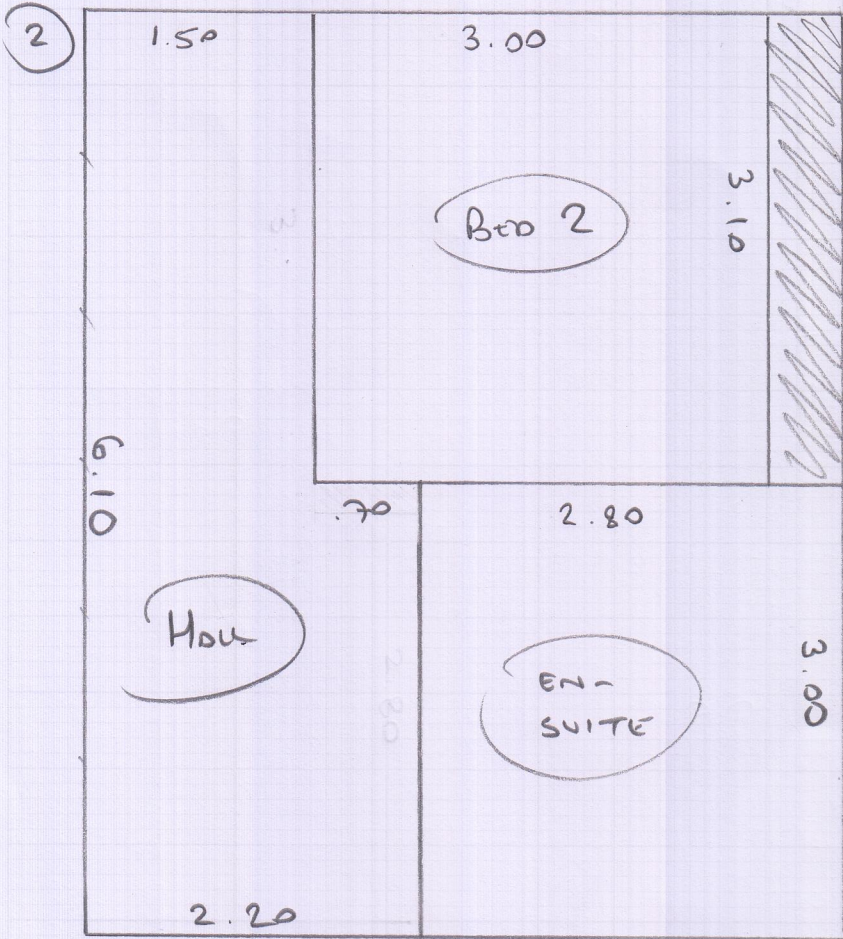

① OF ③

PLAN ① 8.30 x 5m

PLAN ② 6.10 x 5m

BED 1 3.70 x 5m

18.10 x 5m

90.5m²

(S 30037)

Job No:

Name HEBE INTERIORS

Address:

Tel:

Sheet

(2 of 3)

LAYOUT ONLY,
NET MEASURES

mrcarpets
S 30037

Job No:
Name: HEBE INTERIORS
Address:

Tel:
Sheet: (3) of (3)

ALL AREAS

- conc floors
- cub cpt + ulay
- ex s/e
- mf (SEE ROOMS)
- FUST IS ON 3RD FLOOR
- PARKING? TBC.
- SEAM ALL CPT + CPT DOORWAYS.