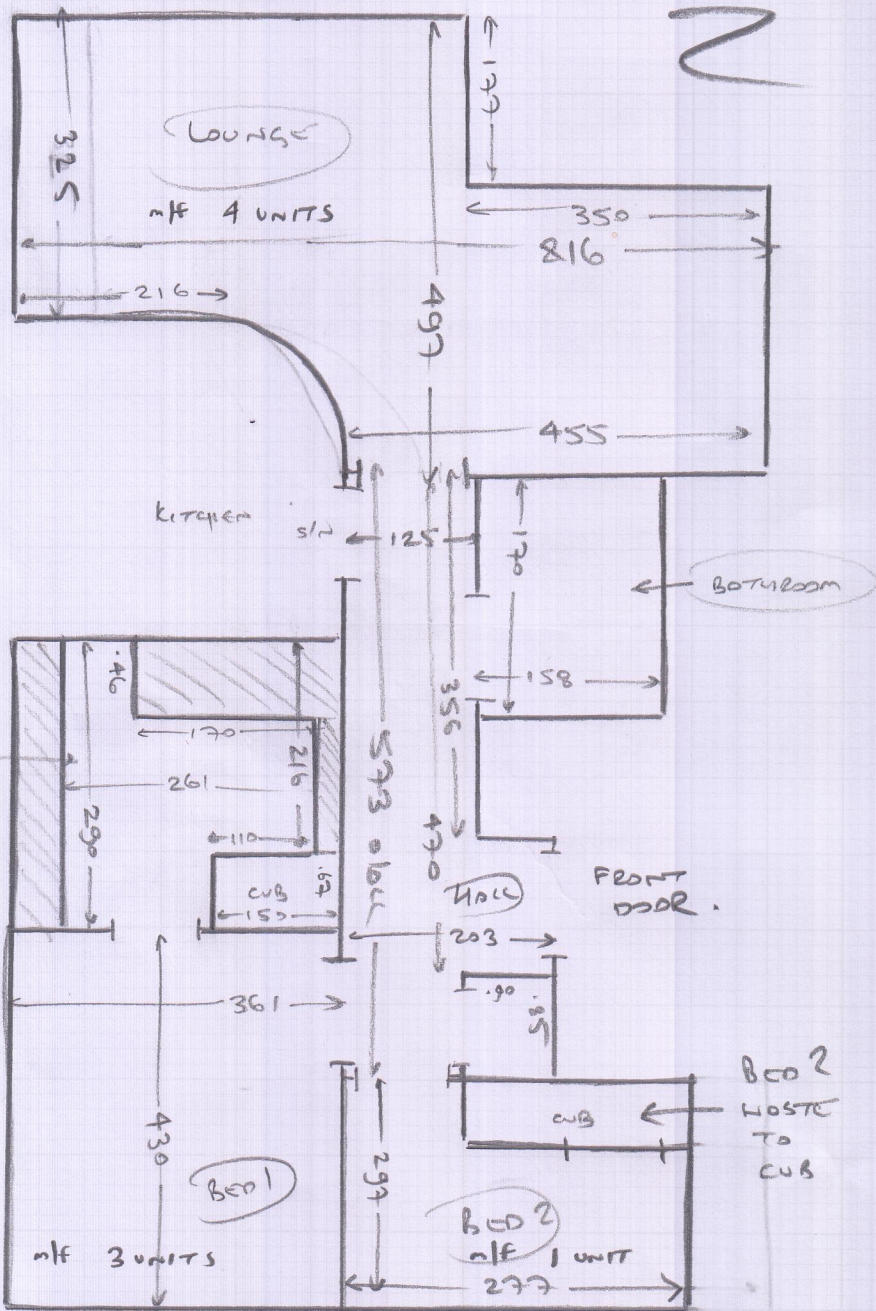

① OF ③

PLAN ① 8.30 x 5m

PLAN ② 6.10 x 5m

BED 1 3.70 x 5m

18.10 x 5m

90.5m²

(S 30037)

Job No:

Name HEBE INTERIORS

Address:

Tel:

Sheet

(2 of 3)

LAYOUT ONLY,
NET MEASURES

mrcarpets
S 30037

Job No:
Name: HEBE INTERIORS
Address:

Tel:
Sheet: (3) of (3)

ALL AREAS

- conc floors
- cub cpt + ulay
- ex s/e
- mf (SEE ROOMS)
- FUST IS ON 3RD FLOOR
- PARKING? TBC.
- SEAM ALL CPT + CPT DOORWAYS.