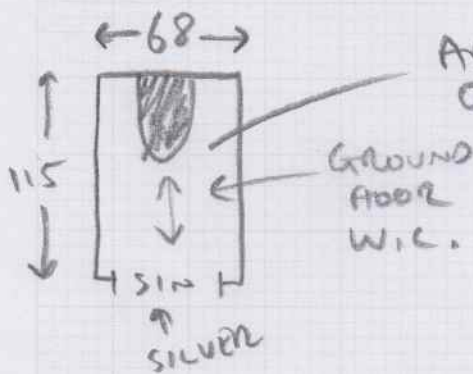

MODULATED STONE
JUNA 46840 + 2MM
DESIGN STRIP

LOFT TOILET

VINYL ON PLY DOWN - UP
LAY NEW PLY + LVT
PERIMETER SEAL EDGES

AMTICO FORM
OILED TIMBER

VINYL ON WOOD SUB - UP
LAY NEW PLY + FIT LVT
SEAL EDGES

AMTICO FORM
OILED TIMBER

WOOD SUBFLOOR
UP
VINYL, LAY NEW PLY.
SEAL EDGES