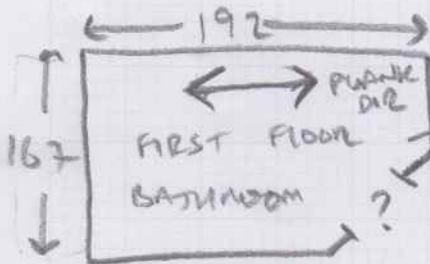

MODULATED STONE
JUNA 46840 + 2MM
DESIGN STRIP

LOFT TOILET

VINYL ON PLY DOWN - UP
LAY NEW PLY + LVT
PERIMETER SEAL EDGES

AMTICO FORM
OILED TIMBER

VINYL ON WOOD SUB - UP
LAY NEW PLY + FIT LVT
SEAL EDGES

AMTICO FORM
OILED TIMBER

WOOD SUBFLOOR
UP
VINYL, LAY NEW PLY.
SEAL EDGES