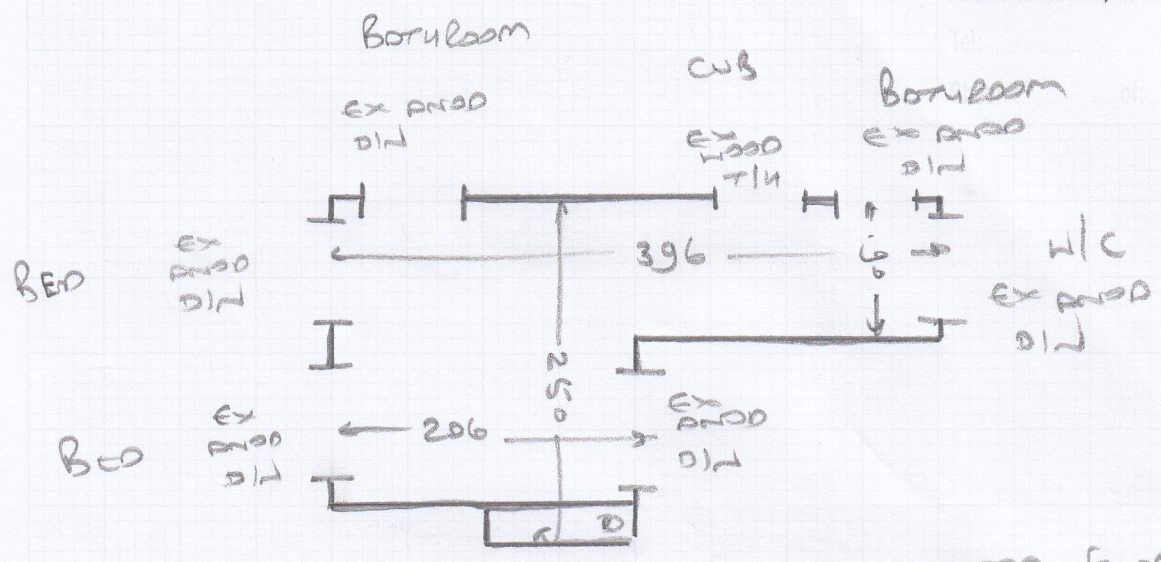

30122

Job No

Name: BRENDAN MORGAN

Address: THE COTTAGE

CONNAUGHT AVENUE

Tel:

NOTE

LAYOUT - NET MEASURES

- WOOD FLOOR
- OLD CPT
- EX SIE
- EX BARS.

- NOTE WE CAN NOT CHANGE BATHROOM BARS AS TILES HAVE BEEN FITTED OVER THE BAR

CPT ISSUED.

✓ 2.60 x 4. / NEW FEG ✓

✓ RE USE

ALL SIE + D/BATH

OLD OLD LADDER CPT

(*)