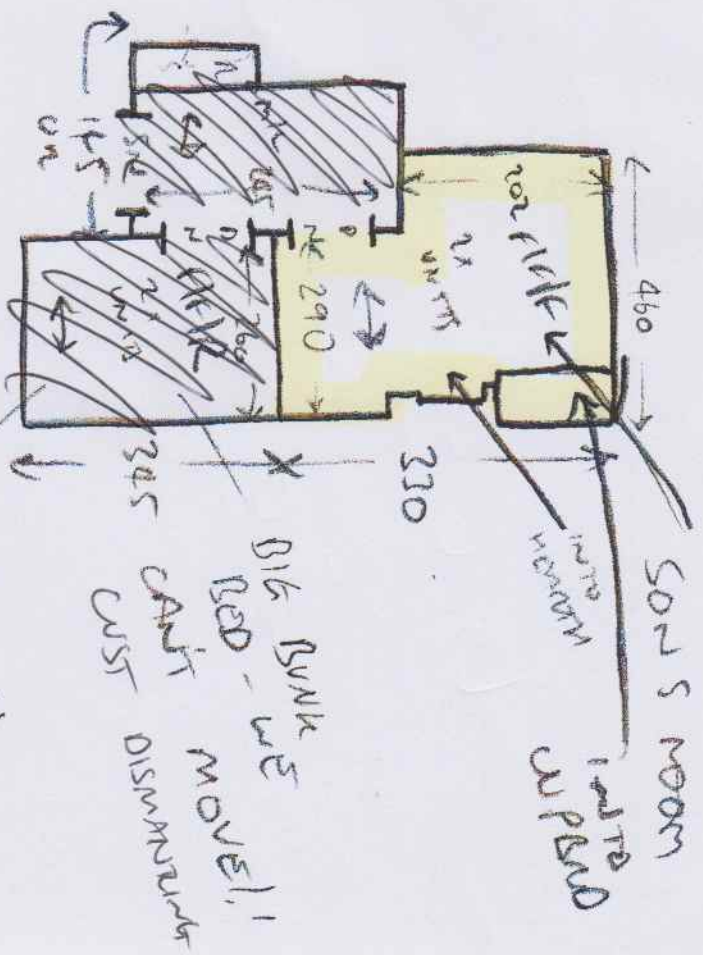

10/16/18

TOT WAND = 115 02 x 114 ✓

7x57M = 45x64 ✓

W1 = 78x59 ✓

W2 = 94x69 ✓

W3 = 64x64 ✓

W4 = 55x75 ✓

W5 = 63x94 ✓

W6 = 65x63 ✓

GRUP BANY  
 DPUK TO TDP HOOR  
 NEW FLOOR  
 NEW WALL  
 NEW DIMENSION  
 NEW DIMENSION

W7 = 57x85 ✓

W8 = 42x98 ✓

W9 = 60x62 ✓

10x57M = 43x70 ✓

BUN = 42x92 ✓

WATER  
 DISH WASH  
 SON'S ROOM  
 DISH WASH  
 DISH WASH

BIG BUNK W5  
 RED - MOVE!!  
 CANT CUST  
 DISH WASH

19/6/18

(A)

PTO  
for  
CUT  
(B)

19/6/18

(B)

CUTS

(A) = 13.40 x 5.00 m

(B) = 1.40 x 5.00 m