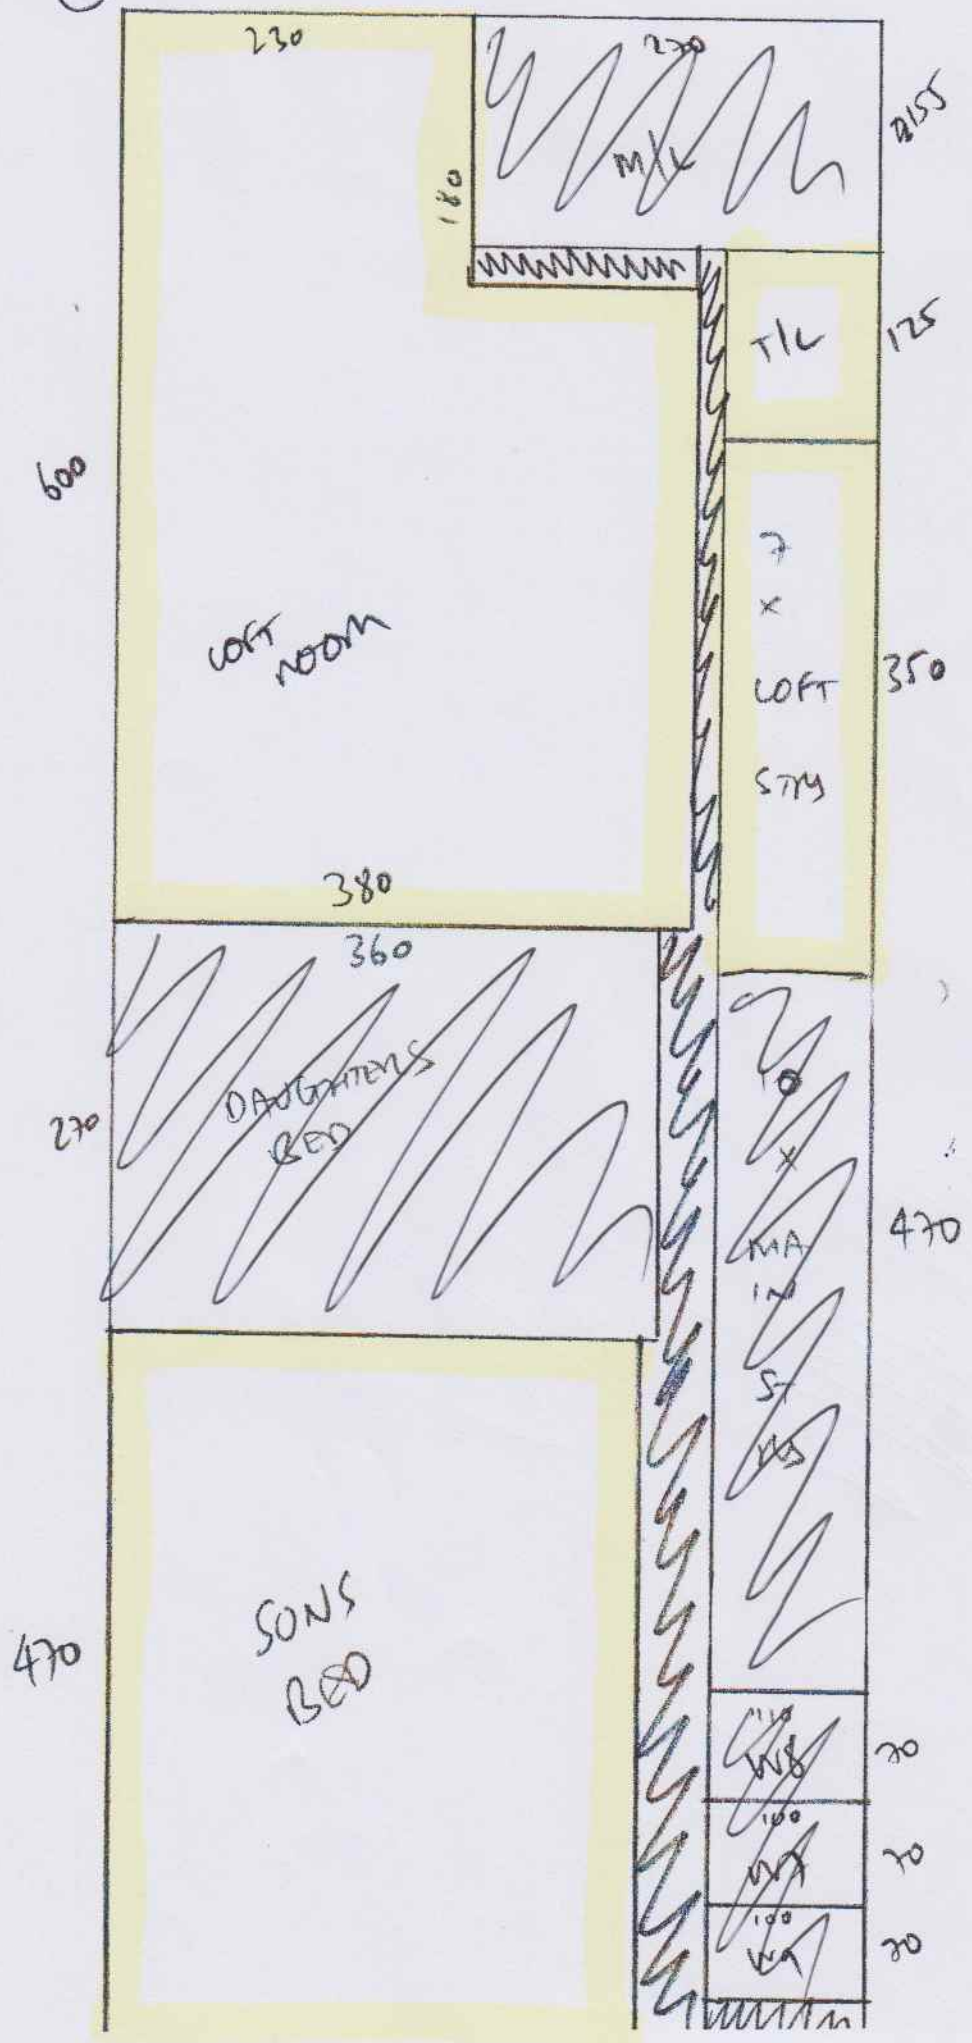

10/16/18

TOT WAND = 115 02 x 114 ✓

7x57M = 45x64 ✓

W1 = 78x59 ✓

W2 = 94x69 ✓

W3 = 64x64 ✓

W4 = 55x75 ✓

W5 = 63x94 ✓

W6 = 65x63 ✓

GRUP BANY  
 DPUK TO TDP HOOR  
 NEW FLOOR  
 NEW WALL  
 NEW DIMENSION  
 NEW DIMENSION

W7 = 57x85 ✓

W8 = 42x98 ✓

W9 = 60x62 ✓

10x57M = 43x70 ✓

BUN = 42x92 ✓

WATER  
 DISH WASH  
 SON'S ROOM  
 DISH WASH  
 DISH WASH

BIG BUNK W5  
 RED - MOVE!!  
 CANT CUST  
 DISH WASH

19/6/18

(A)

PTO  
for  
CUT  
(B)

19/6/18

(B)

CUTS

(A) = 13.40 x 5.00 m

(B) = 1.40 x 5.00 m