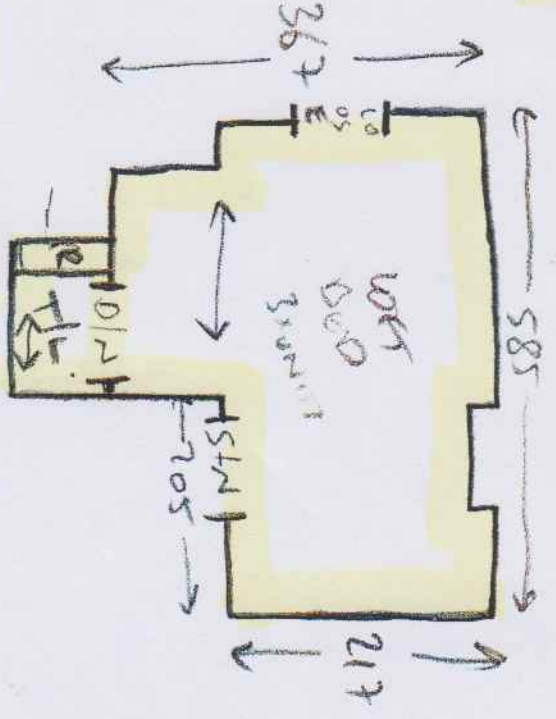

10/16/18

TOT WAND = 115 02 x 114 ✓

7x57M = 45x64 ✓

W1 = 78x59 ✓

W2 = 94x69 ✓

W3 = 64x64 ✓

W4 = 55x75 ✓

W5 = 63x94 ✓

W6 = 65x63 ✓

GRUP BANY  
 DPUK TO TDP HOOR  
 NEW FLOOR  
 NEW WALL  
 NEW DIMENSION  
 NEW DIMENSION

W7 = 57x85 ✓

W8 = 42x98 ✓

W9 = 60x62 ✓

10x57M = 43x70 ✓

BUN = 42x92 ✓

WATER  
 DISH WASH  
 SON'S ROOM  
 DISH WASH  
 DISH WASH

BIG BUNK W5  
 RED - MOVE!!  
 CANT CUST  
 DISH WASH

19/6/18

(A)

PTO  
for  
CUT  
(B)

19/6/18

(B)

CUTS

(A) = 13.40 x 5.00 m

(B) = 1.40 x 5.00 m