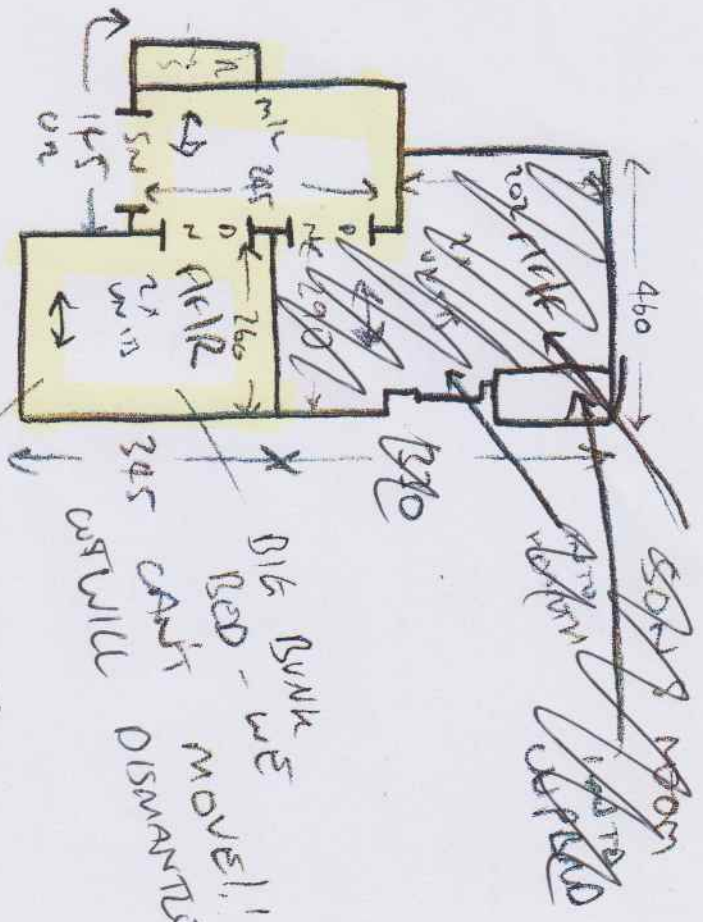

20/6/18

GOLD BARS

UPPER TO TOP ROOM OWN
 DOWN TO MOVE
 NEW FOR WOOD PANEL
 ALUMINUM TO ROOM

~~100 BAND - 115 of 294~~
~~W1 = 78 x 59 ✓~~
~~W2 = 94 x 69 ✓~~
~~W3 = 64 x 69 ✓~~
~~W4 = 55 x 75 ✓~~
 W5 = 63 x 94 ✓
 W6 = 65 x 63

W7 = 57 x 85 ✓
 W8 = 62 x 98 ✓
 W9 = 60 x 62 ✓
 10 x 57 = 43 x 70 ✓
 W10 = 42 x 92

WILLIAMS TO
 FLP/REAR
 (DASHTRAYS)
 ROOM

DASHTRAYS
 ROOM

BIG BUNK WE
 BED - MOVE!!
 CASH DISMANTLE
 COST WILL

SOBY'S ROOM
 WATER
 REPAIR

2016/18

(A)

PTO
for
WT

(B)

20/6/18

CUTS

(A) = 13.40 x 5.00 m

~~(B) = 1.40 x 5.00 m~~