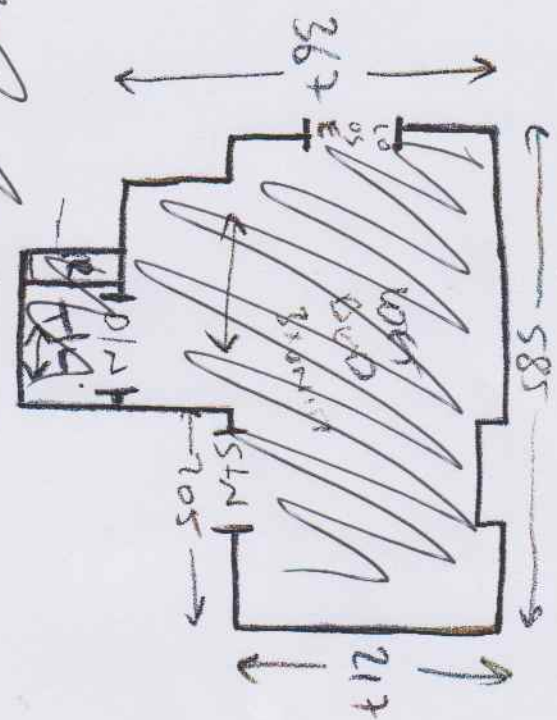

20/6/18

GOLD BARS

UPPER TO TOP ROOM OWN
 DOWN TO MOVE
 NEW FOR WOOD PANEL
 ALUMINUM TO ROOM

~~100 BAND - 115 of 294~~
~~W1 = 78 x 59 ✓~~
~~W2 = 94 x 69 ✓~~
~~W3 = 64 x 69 ✓~~
~~W4 = 55 x 75 ✓~~
 W5 = 63 x 94 ✓
 W6 = 65 x 63

W7 = 57 x 85 ✓
 W8 = 62 x 98 ✓
 W9 = 60 x 62 ✓
 10 x 57 = 43 x 70 ✓
 W10 = 42 x 92

WILLIAMS TO
 FLP/REAR
 (DASHTRAYS)
 ROOM

DASHTRAYS
 ROOM

BIG BUNK WE
 BED - MOVE!!
 CASH DISMANTLE
 COST WILL

SOBY'S ROOM
 WATER
 REPAIR

2016/18

(A)

PTO
for
WT

(B)

20/6/18

CUTS

(A) = 13.40 x 5.00 m

~~(B) = 1.40 x 5.00 m~~