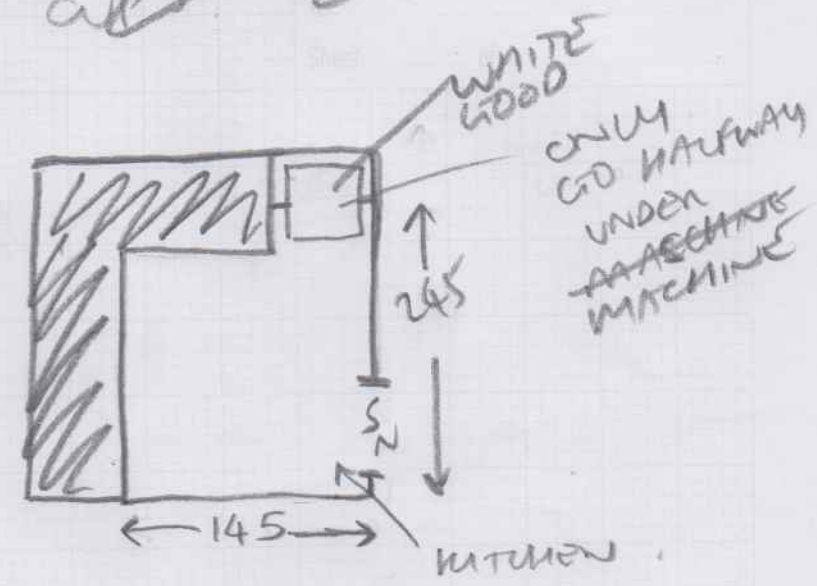

Job No.

Name

SILVER HANDLES  
CHANGE QUOTE TO SILVER HANDLES  
MEASURE ALL AREAS

- NEW PLY TO BOTH AREAS
- NEW VINYL
- NEW WHITE PERIMETER SEALANT
- 1X WHITE GOODS TO MOVE

KITCHEN - 2.55 x 2m

BATHROOM - 3.30 x 2m