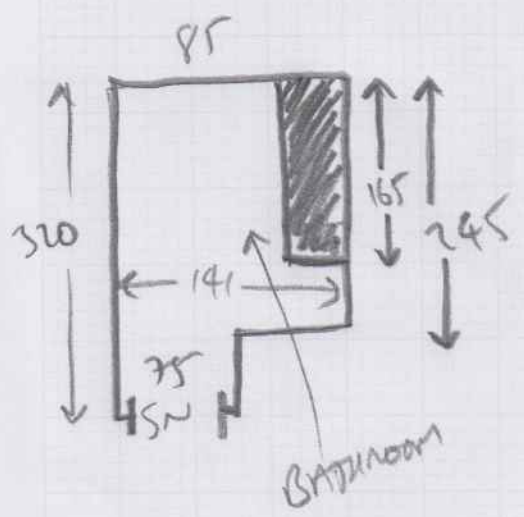

Job No.

Name

SILVER HANDLES  
CHANGE QUOTE TO SILVER HANDLES  
MEASURE ALL AREAS

- NEW PLY TO BOTH AREAS
- NEW VINYL
- NEW WHITE PERIMETER SEALANT
- 1X WHITE GOODS TO MOVE

KITCHEN - 2.55 x 2m

BATHROOM - 3.30 x 2m