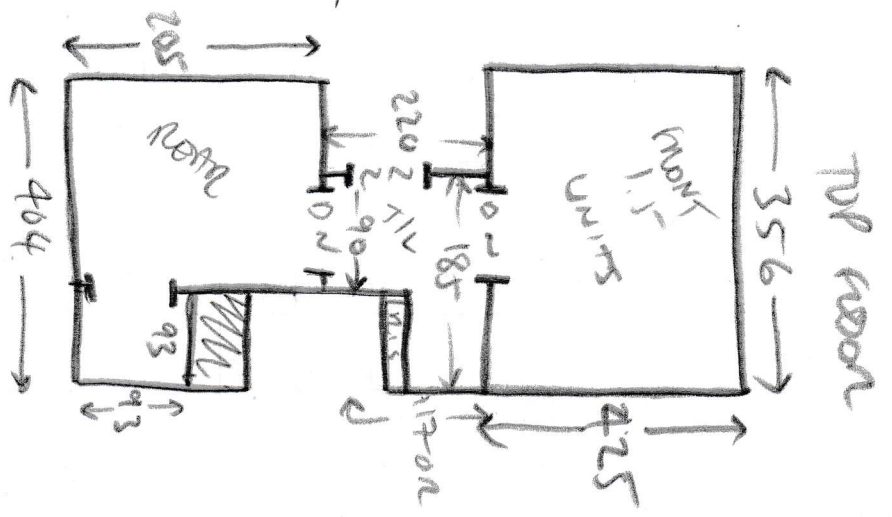

20x50000 bumper
 new wiring
 good handles
 no uputs
 has to move

down 50000

TLV = 160 or 102

18x50000 = 42x93

ENT 00339 =

175 (1) x 93

93cm silver

SA edges needed

THESE ARE SEPERATE
 MEASUREMENTS TO
 KEEP ON FILE

11x50000 = 43x77
 TO front room