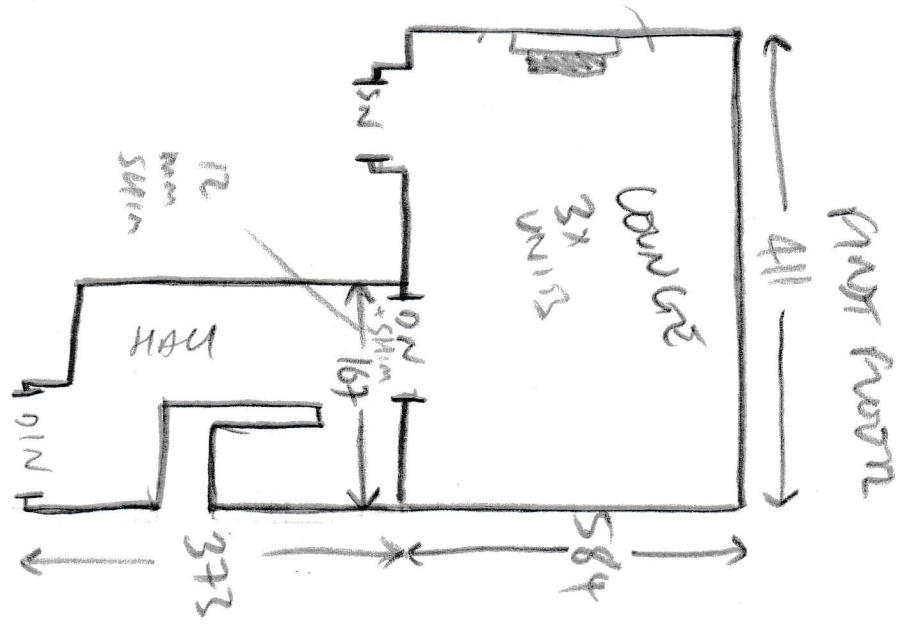

20x50000 bumper
 new wiring
 good handles
 no uputs
 has to move

down 50000

TLV = 160 or 102

18x50000 = 42x93

ENT 00339 =

175 (1) x 93

93cm silver

SA edges needed

THESE ARE SEPERATE
 MEASUREMENTS TO
 KEEP ON FILE

11x50000 = 43x77
 TO front room