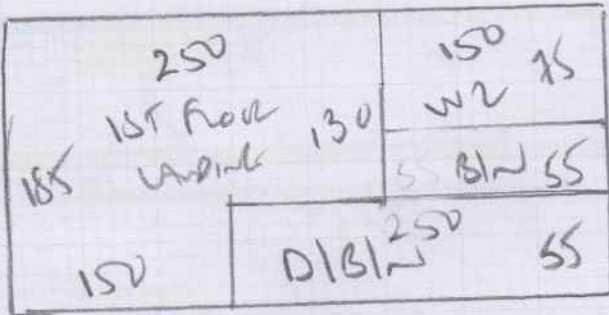

w9 65 x 92

17

45 x 80

3 x 9mm Shims

To DOORWAYS

of 2 beds & Snow

TIE  
Blw

TIE  
Blw

Blw room  
+ 12mm Shim

S30211  
 ELENA ROMANOVA  
 21 CANNONS CROSS  
 SW20 9HA

185

General Boston  
 Cal Box 028 ✓

445

Plan 1 185 x 400  
 Plan 2 445 x 400  
630 x 400

25.2um<sup>2</sup>