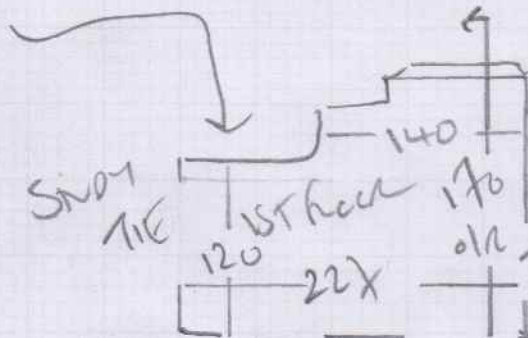

S30211  
ELENA ROMANOVA  
21 CANNONS CASE  
SW20 9HA

DIBLW 45 x 195

CAP 30 x 195

BAND 15 x 195

87

45 x 81

w11 66 x 78

w10 76 x 113

w9 65 x 92

17

45 x 80

3 x 9mm Shims

To DOORWAYS

of 2 beds & Snow

TIE  
Blw

TIE  
Blw