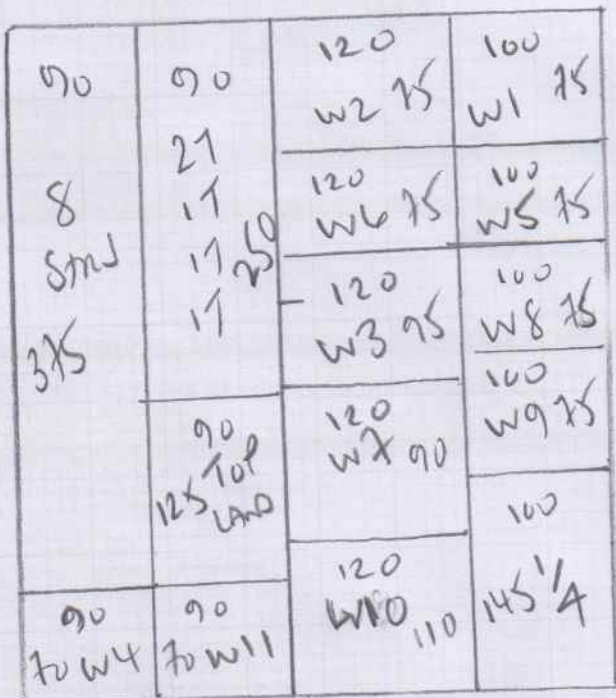

Wood from left bed

17

45 x 84

w1 65 x 90

w2 70 x 115

w3 85 x 110

w4 56 x 79

17

45 x 79

w5 60 x 85

w6 62 x 110

w7 80 x 114

w8 60 x 81

27

45 x 84

Blw 45 x 95

w9 65 x 92

17

45 x 80

3 x 9mm Shims

To DOORWAYS

of 2 beds & Snow

TIE  
Blw

TIE  
Blw

Blw room  
+ 12mm Shim

S30211  
 ELENA ROMANOVA  
 21 CANNONS CROSS  
 SW20 9HA

185

General Boston  
 Cal Box 028 ✓

445

Plan 1 185 x 400  
 Plan 2 445 x 400  
630 x 400

25.2um<sup>2</sup>