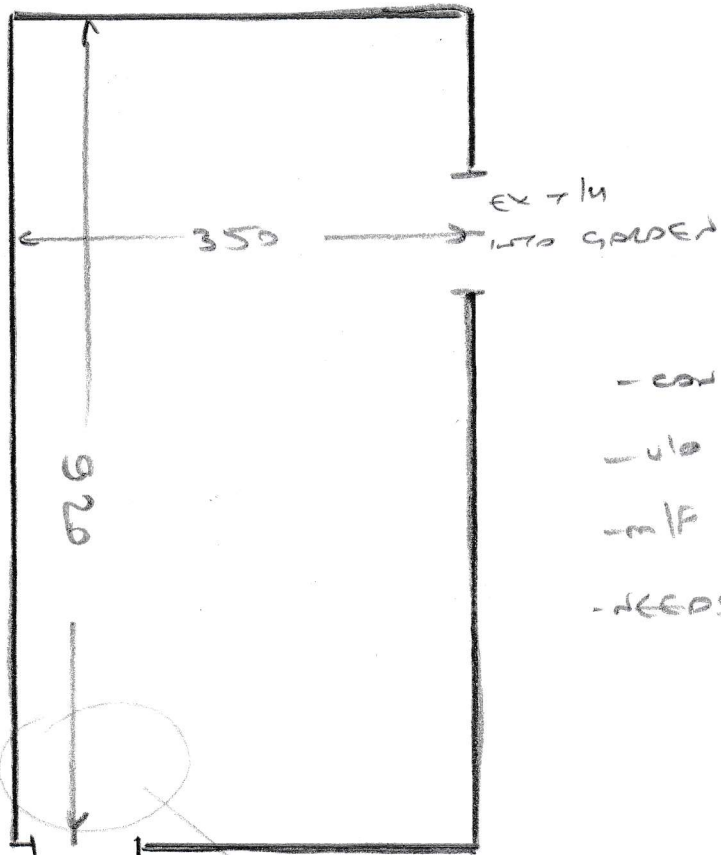

S30212
KAIROS CENTRE

- concrete floor
- vinyl carpet
- m/f (20 chairs)
- NEEDS STRECO.

SUPPLY
AND
2/2

↓ SLOPE HERE.

USE FAST TRACK TO
SMOOTH OFF AS BEST
AS POSSIBLE.