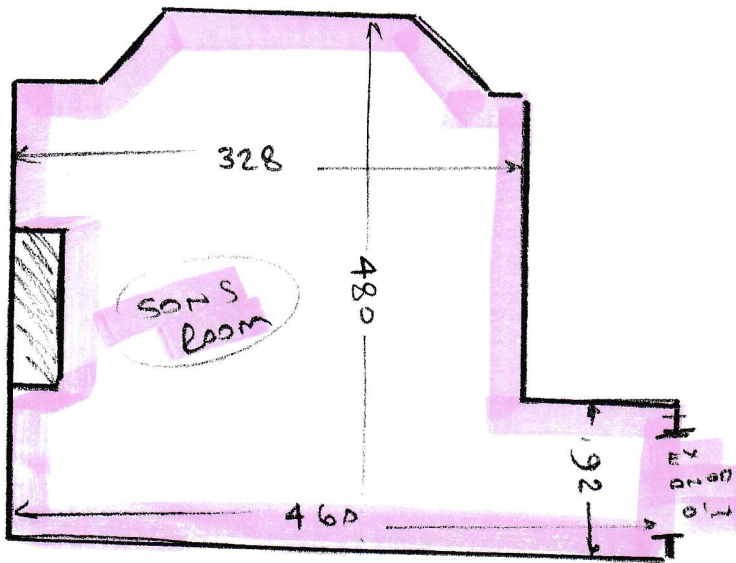

S30240

FENN - EVANS

-WOOD FLOOR

-OLD CRT

-EX S/E

-M/F 25 UNITS

-WOOD FLOOR

~~-OLD VINYL SHEET STUCK TO PUT~~

~~-NEEDS NEW PUT~~

~~BATH UP TO EXISTING
CUP FLOOR AS PER
EXISTING FLOORING~~