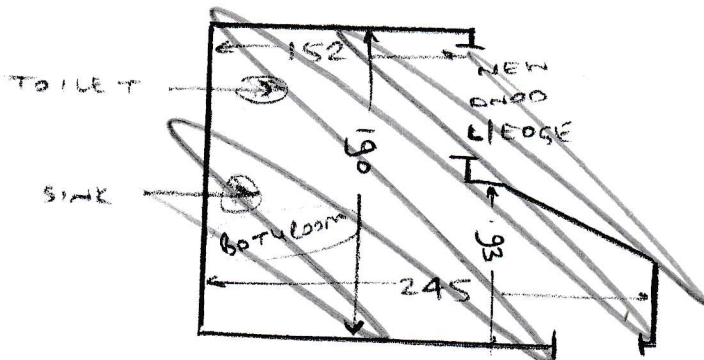

S30240

FENN - EVANS

-WOOD FLOOR

-OLD CRT

-EX S/E

-M/F 25 UNITS

-WOOD FLOOR

~~-OLD VINYL SHEET STUCK TO PUT~~

~~-NEEDS NEW PUT~~

~~BATH UP TO EXISTING
CUP FLOOR AS PER
EXISTING FLOORING~~