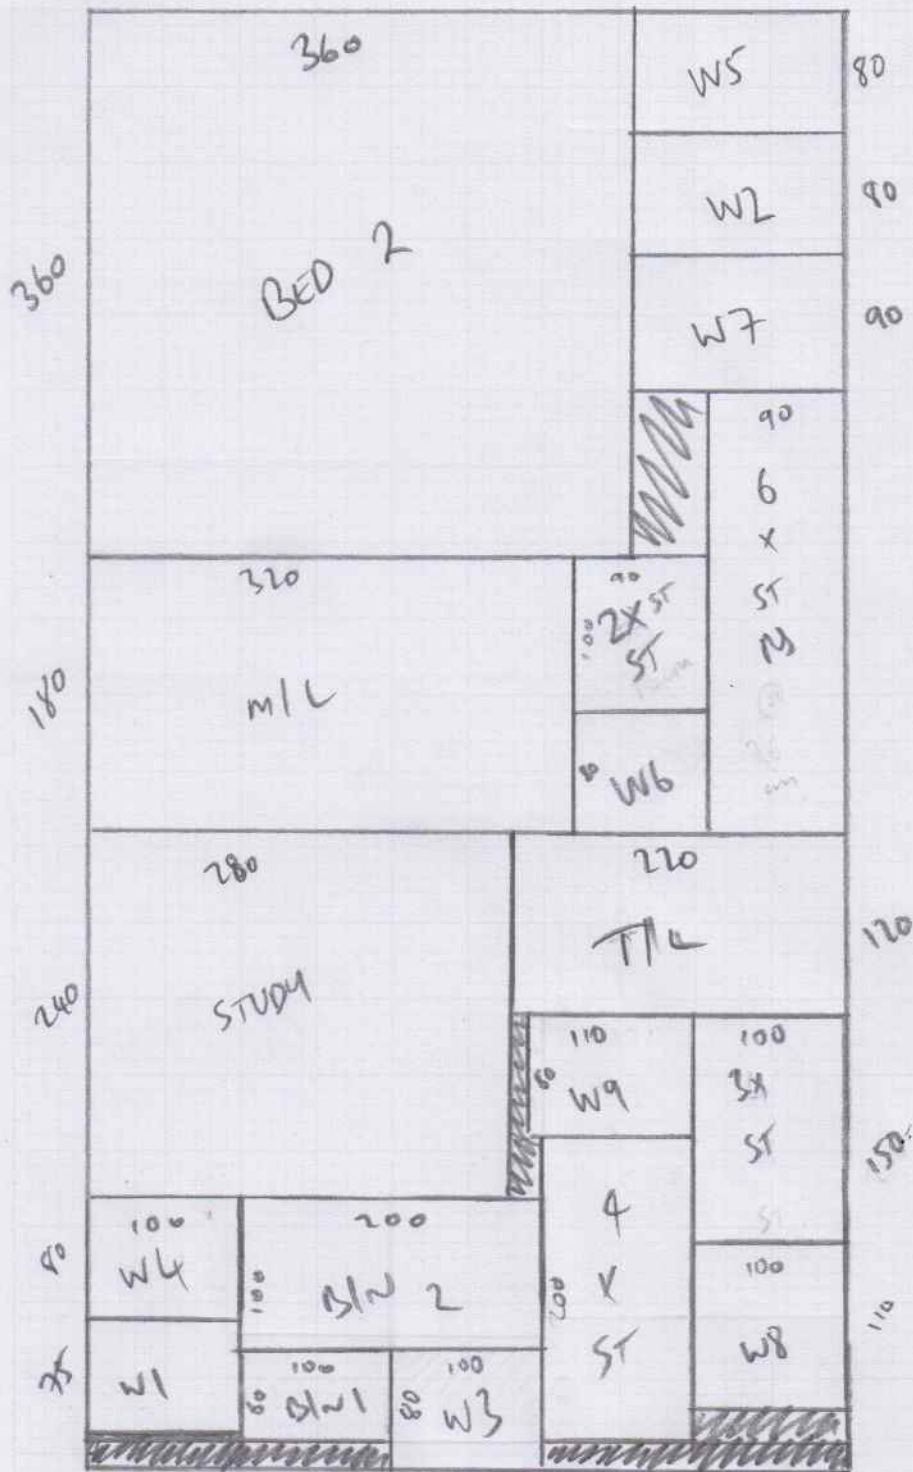

- ✓ 3x57mm = 47x77
- ✓ W1 = 65x98
- ✓ W2 = 70x109
- ✓ W3 = 67x73
- ✓ 2x57mm = 46x77
- ✓ W4 = 68x92
- ✓ W5 = 70x110
- ✓ W6 = 65x76
- ✓ 1x57 = 46x76
- ✓ 8mm = 46x84

Silver BAND

UPST + FURN MOVE NEED  
 EXIST GRAP, NEW VIBRA  
 CUST AWARE FOR 2 DOORS NEED TRIMMING

- ✓ 2x57mm = 45x76
- ✓ W7 = 74x107
- ✓ W8 = 97x72
- ✓ 2x57mm = 45x76
- ✓ W9 = 69x97
- ✓ 8mm 2 = 88x155

← BOTTOM STEP WAS SWAMP  
 CORNER, CUST AWARE BEST  
 JOB POSSIBLE

CUTS

PLAN - 960 x 500

MASTER BED 355 x 500

1315 x 500

65.75sqm