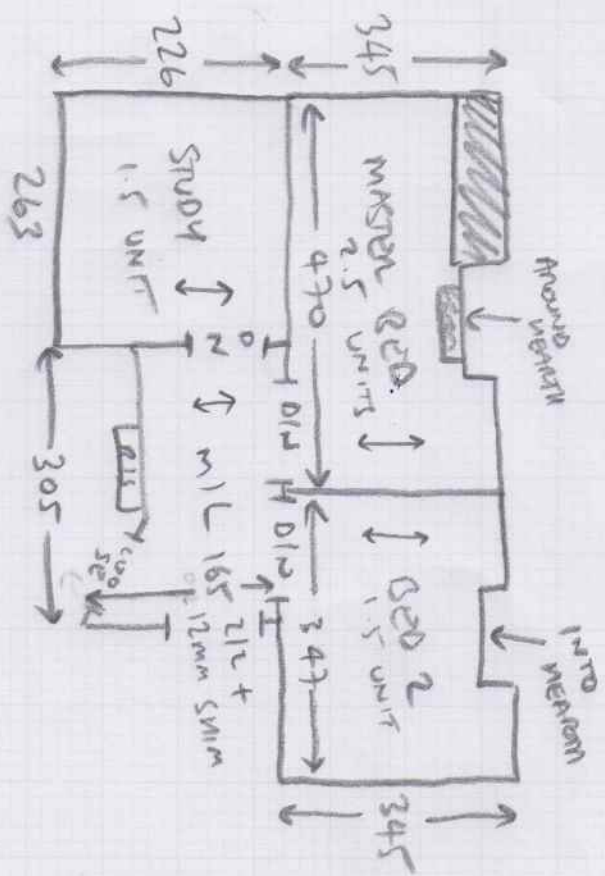

- ✓ 3x57mm = 47x77
- ✓ W1 = 65x98
- ✓ W2 = 70x109
- ✓ W3 = 67x73
- ✓ 2x57mm = 46x77
- ✓ W4 = 68x92
- ✓ W5 = 70x110
- ✓ W6 = 65x76
- ✓ 1x57 = 46x76
- ✓ 8mm = 46x84

Silver BAND

UPST + FURN MOVE NEED  
 EXIST GRAP, NEW VIBRA  
 CUST AWARE FOR 2 DOORS NEED TRIMMING

- ✓ 2x57mm = 45x76
- ✓ W7 = 74x107
- ✓ W8 = 97x72
- ✓ 2x57mm = 45x76
- ✓ W9 = 69x97
- ✓ 8mm 2 = 88x155

← BOTTOM STEP WAS SWAMP  
 CORNER, CUST AWARE BEST  
 JOB POSSIBLE

CUTS

PLAN - 960 x 500

MASTER BED 355 x 500

1315 x 500

65.75sqm