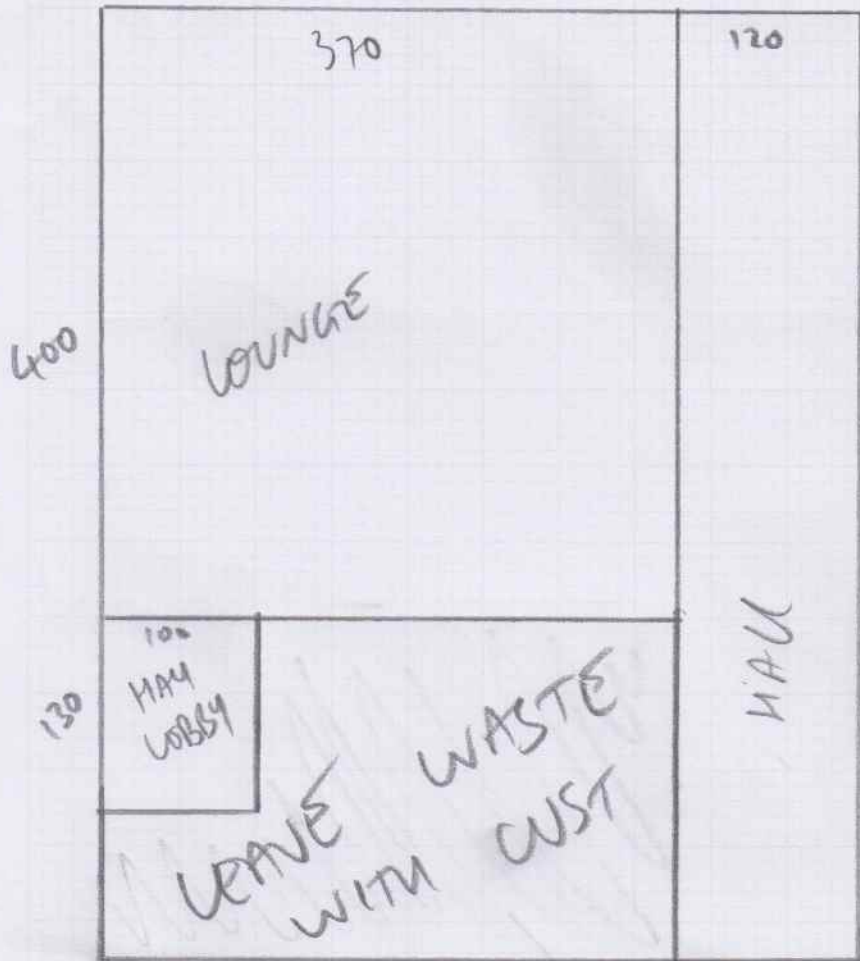

5m WIDE

(S 30251

GRINLE,

6.25 x 5.00m

WOOD PILE

CPT

BED ROOM - 3.60 x 4.00 m

↑ TWIST PILE