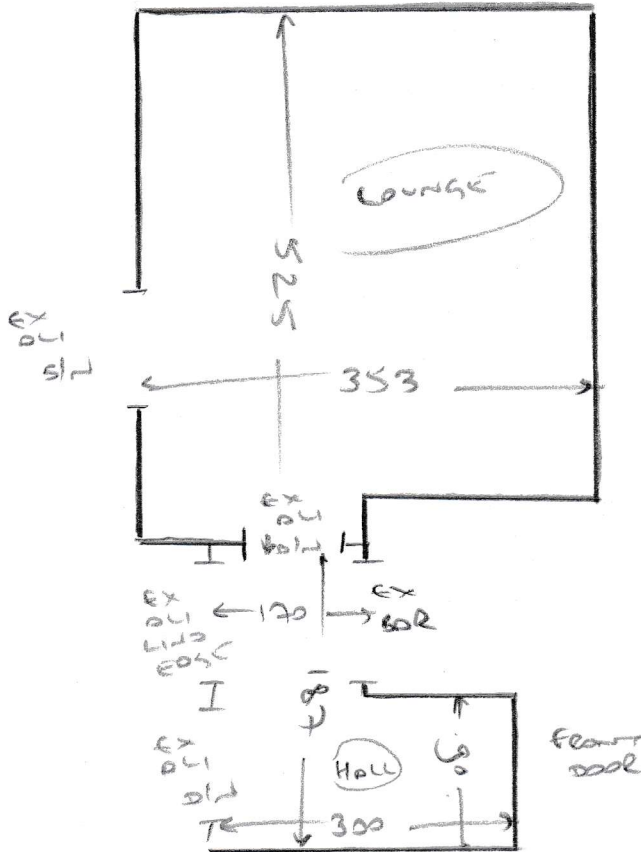

S30287  
GREGORIAN

- CONC FLOORS
- W/O OLD CARPET LAYS WITHOUT W/O
- W/F 3 UNITS (CUSTOMER TO CLEAR ALL CABINETS)
- NEEDS S/E.
- PLANTS ONLY 10-12

LOUNGE 5.40 x 4.00  
PLAN ① 2.00 x 4.00