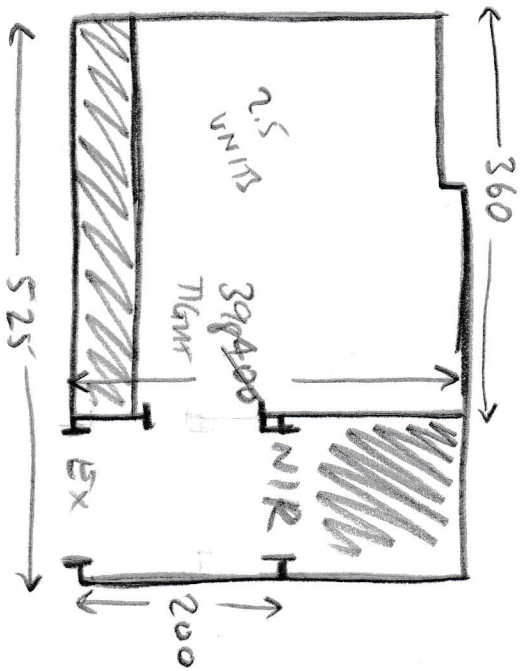

S30290
DIXON

carpet = 5.35 x 5m
fitted can cut down
to 4.20 wide

- UPST + FURN MOVE
- GRND DOWN HANDLES
- NEW ULTRAM
- SUPP WRAPPER
- ON 2 1/2 + 54.1m DOWNLED
- FOR EN-SUITE

- FITTED TO RE-STRETCH CRT
TO MIDDLE BED ROOM.