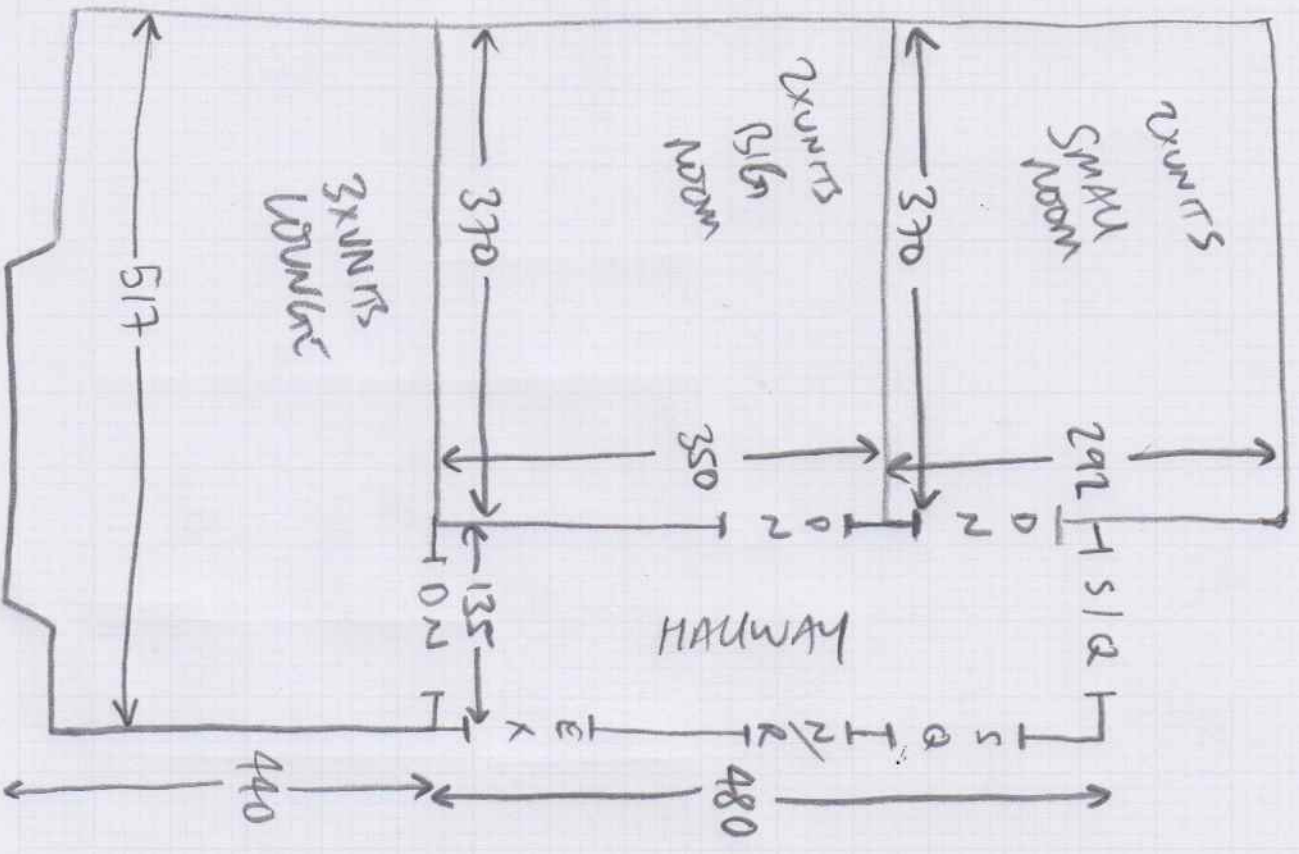

Double = 5.30 x 5m
 Big room = 3.90 x 5m
 Small room = 3.05 x 5m
 Hallway = 1.50 x 5m

Casuo BATHS
 EX GRAPPEL
 2x PD/REARERS
 FULL MOVE ON
 UPUR