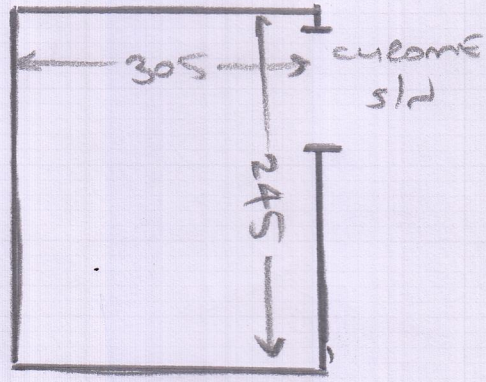

PHONE CUSTOMER
30 MIN → AWAY
ON 07765-602231.

Job No: S30316
Name: ADHALPALKAR

AUG
2019

Sheet ① OF ①

- conc floor
- ~~single~~ ~~to~~ ~~via~~ ~~existing~~
- ex s/e
- no m/f

CUSTOMER AWARE THAT THESE DOORS RUB ON THE EXISTING C/P