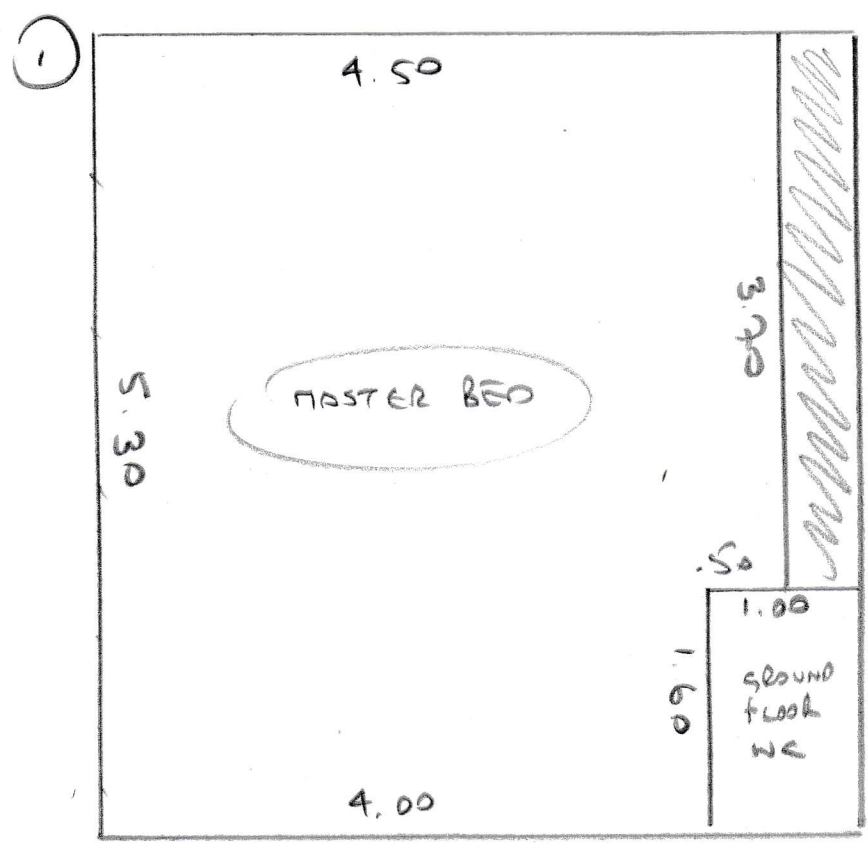

S30318
OWENI

- MASTER BED
- WOOD FLOORS (CLEANLY)
 - NO OLD CRT
 - NEEDS S/E.
 - m/f 2.5 UNITS.

GROUND FLOOR WC = .90 x 1.50

PLAN ① 5.30 x 5m

26.5m²