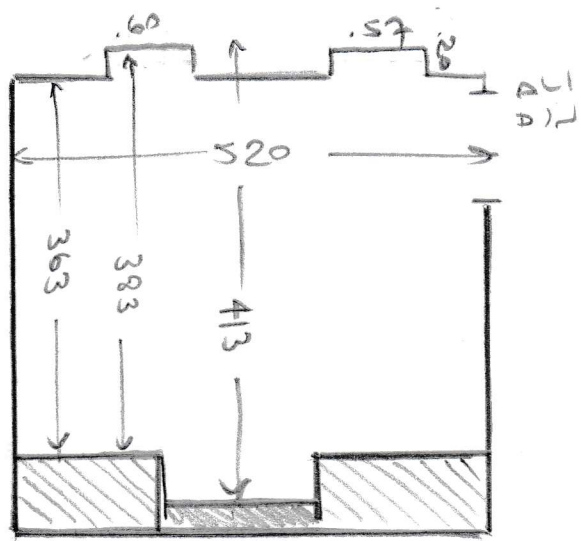

S30318
OWENI

- MASTER BED
- WOOD FLOORS (CLEANLY)
 - NO OLD CRT
 - NEEDS S/E.
 - m/f 2.5 UNITS.

GROUND FLOOR WC = .90 x 1.50

PLAN ① 5.30 x 5m

26.5m²